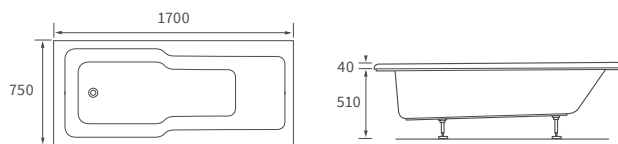

KISMET SINGLE END BATH LH AND RH

Capacity 170 litres

OCALA BATH

Capacity 190 litres

Easy access bath

1690 X 690MM WALK IN EASY ACCESS BATH

Capacity 200 litres

Back to wall baths