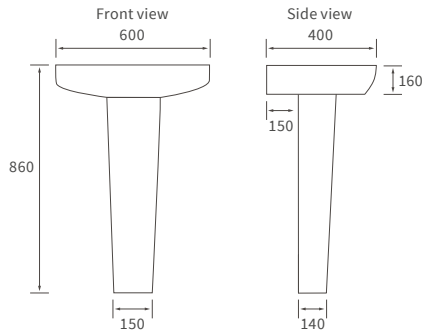

Amyris

BASIN WITH FULL PEDESTAL

600 x 400mm