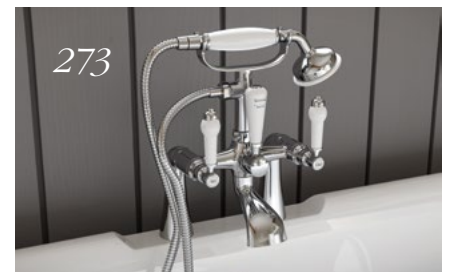

Take time for our
taps 242-277

Getting the right finishing touches for your bathroom can really add the wow factor and transform your room into a stunning suite.

- 244-251** Vema taps
- 252-271** Modern taps
- 272-275** Classic taps
- 276** Thermostatic bath shower mixer
- 276-277** Bottle traps and wastes