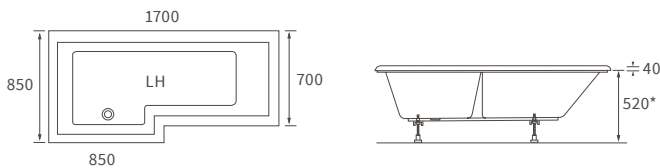

Shower baths

NAVARRE 1700 L SHAPE SHOWER BATH LH AND RH

Overall height including screen 2050mm. Capacity 180 litres

*520mm with acrylic panel, 480mm with wood panel