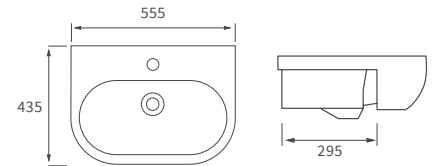

SEMI RECESSED BASIN

555 x 435mm