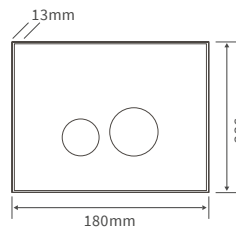

REFLECT FLUSHPLATE