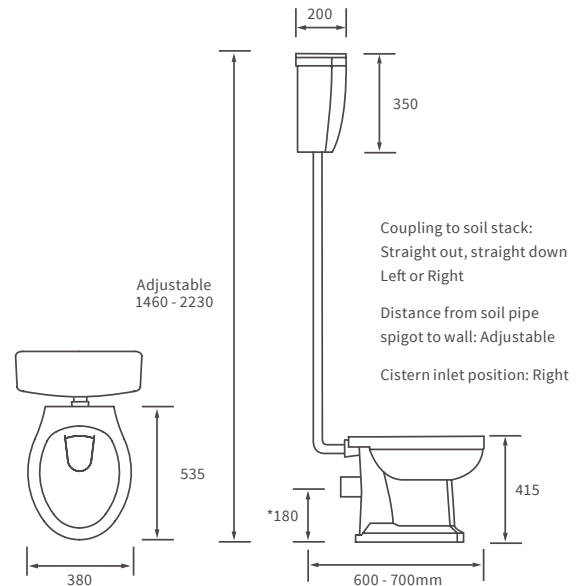

Coupling to soil stack:
Straight out, straight down
Left or Right

Distance from soil pipe
spigot to wall: Adjustable

Cistern inlet position: Right

HIGH LEVEL PAN AND CISTERN