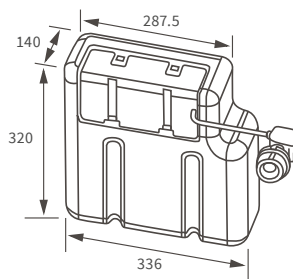

CONCEALED CISTERN - BOTTOM INLET
DIPC0128 Bottom inlet