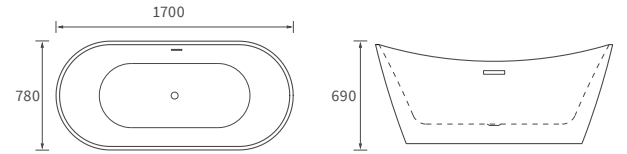

BELMONT FLOORSTANDING BATH

Capacity 245 litres