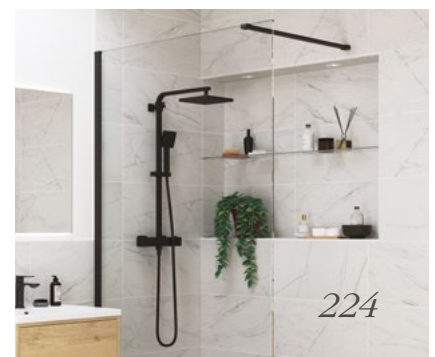

DIET1225	£81
DIET2002	£111
DIET1223	£100

TRAYS INCLUDE WASTE

90mm Fast Flow Waste, top access

OPTIONAL WASTE

Matt Black - DIEA0048 **£17**
Brushed Brass - DIEA0060 **£26**

Refresh with our
shower
collection
214-241