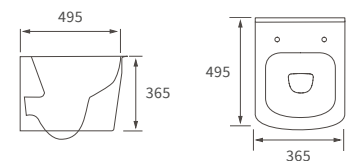

WALL HUNG PAN

Coupling to soil stack: Straight out
Distance from soil pipe spigot to wall: 60mm