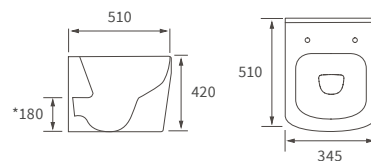

BACK TO WALL PAN SHORT PROJECTION

Back to Wall Pan Coupling to soil stack:
Straight out and straight down
Distance from soil pipe spigot to wall: 105mm
For use with concealed cistern