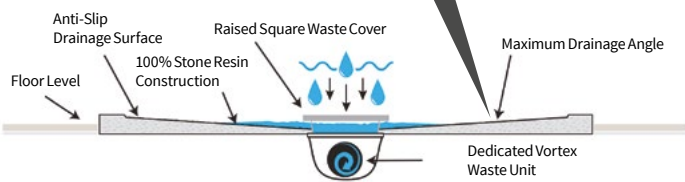

Ultrathin Anti-Slip *shower trays*

Reassurance for the whole family

ADJUSTABLE SQUARE WASTE COVER

EASY-FIT LEG SYSTEM

PERMANENT ANTI-SLIP

- Patent Protected unique surface built into the tray
- Market leading Anti-slip rating - almost twice the industry standard
- Lifetime Anti-slip guarantee. No need to reapply later
- Handmade in the UK
- 25mm ultra low profile - 100% natural stone resin
- Suitable for less-abled
- Dedicated high-flow, self cleaning vortex waste unit (30L per min)
- Easy to fit
- Suitable for hotels, commercial contracts and domestic applications