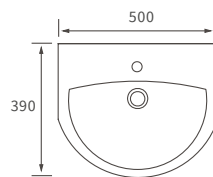

SEMI RECESSED BASIN

500 x 390mm