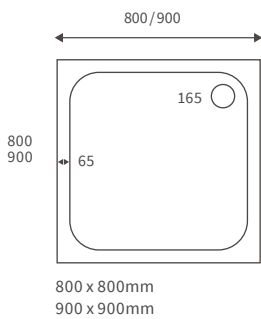

LINEAR TRAYS

Anti-slip ultraslim trays 25mm high

ANTI-SLIP ULTRASLIM SQUARE TRAYS

ANTI-SLIP ULTRASLIM RECTANGULAR TRAYS

ANTI-SLIP ULTRASLIM QUADRANT TRAYS

ANTI-SLIP ULTRASLIM OFFSET QUADRANT TRAYS

Ultraslim trays 25mm high