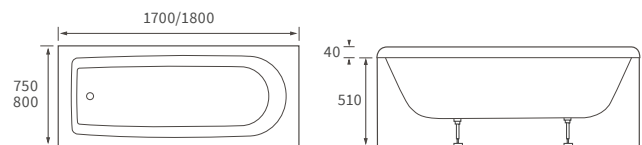

MIAMI SINGLE END BATH

Capacity 1700 x 750mm 180 litres, 1700 x 800mm - 190 litres, 1800 x 800mm 200 litres