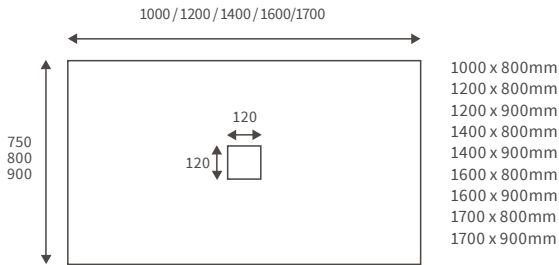

Slate Grey trays 25mm high

RECTANGULAR TRAYS