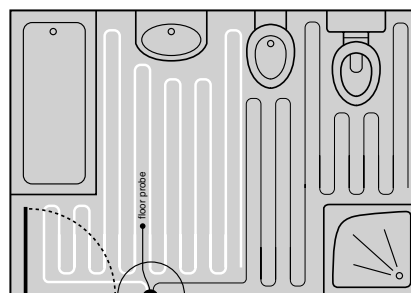

Undertile Wire System can be configured around any shape

Undertile Heating Mats

Radiators

ITEM	DIMENSIONS	FINISH	BTU'S	WATTS	ELEMENT	CENTRES	CODE
Grada Curved	W500 x H800 x D30mm	Chrome	860	252	150	450	DIRA0164
Grada Curved	W500 x H1200 x D30mm	Chrome	1341	393	300	450	DIRA0166
Grada Curved	W500 x H1600 x D30mm	Chrome	1799	527	300	450	DIRA0168
Grada Curved	W600 x H800 x D30mm	Chrome	980	287	150	550	DIRA0170
Grada Curved	W600 x H1200 x D30mm	Chrome	1543	452	300	550	DIRA0172
Grada Curved	W600 x H1600 x D30mm	Chrome	2085	611	300	550	DIRA0174
Grada Curved	W500 x H1200 x D30mm	Anthracite	2027	594	300	450	DIRA0178
Grada Curved	W500 x H1600 x D30mm	Anthracite	2713	795	300	450	DIRA0180
Grada Straight	W500 x H800 x D30mm	Chrome	860	252	150	450	DIRA0140
Grada Straight	W500 x H1200 x D30mm	Chrome	1341	393	300	450	DIRA0142
Grada Straight	W500 x H1600 x D30mm	Chrome	1799	527	300	450	DIRA0144
Grada Straight	W600 x H800 x D30mm	Chrome	980	287	150	550	DIRA0146
Grada Straight	W600 x H1200 x D30mm	Chrome	1543	452	300	550	DIRA0148
Grada Straight	W600 x H1600 x D30mm	Chrome	2085	611	300	550	DIRA0150
Grada Straight	W500 x H800 x D30mm	Anthracite	1270	372	150	450	DIRA0152
Grada Straight	W500 x H1200 x D30mm	Anthracite	2027	594	300	450	DIRA0154
Grada Straight	W500 x H1600 x D30mm	Anthracite	2713	795	300	450	DIRA0156
Grada Straight	W600 x H800 x D30mm	Anthracite	1457	427	150	550	DIRA0158
Grada Straight	W600 x H1200 x D30mm	Anthracite	2324	681	300	550	DIRA0160
Grada Straight	W600 x H1600 x D30mm	Anthracite	3136	919	300	550	DIRA0162
Grada Straight	W500 x H800 x D30mm	Black	1270	372	150	450	DIRA0252
Grada Straight	W500 x H1200 x D30mm	Black	2027	594	300	450	DIRA0254
Grada Straight	W600 x H1200 x D30mm	Black	2324	681	300	550	DIRA0258
Grada Straight	W500 x H800 x D30mm	Brushed Brass	1062	311	150	450	DIRA0284
Grada Straight	W500 x H1200 x D30mm	Brushed Brass	1765	518	300	450	DIRA0286
Grada Straight	W500 x H1600 x D30mm	Brushed Brass	2153	631	300	450	DIRA0288
Modal	W309 x H1800 x D45mm	Anthracite	2446	717	n/a	309	DIRA0210
Quadrata	W550 x H1080 x D49mm	Chrome	1464	429	n/a	50	DIRA0204
Quadrata	W550 x H1080 x D49mm	Anthracite	2177	638	n/a	50	DIRA0206
Qubos	W500 x H690 x D30mm	Chrome	966	283	150	470	DIRA0184
Qubos	W500 x H1110 x D30mm	Chrome	1389	407	300	470	DIRA0186
Qubos	W500 x H1420 x D30mm	Chrome	1860	545	300	470	DIRA0188
Qubos	W500 x H690 x D30mm	Anthracite	1365	400	150	470	DIRA0190
Qubos	W500 x H1110 x D30mm	Anthracite	2171	636	300	470	DIRA0192
Qubos	W500 x H1420 x D30mm	Anthracite	2887	846	300	470	DIRA0194
Rhondi	W500 x H800 x D50mm	Chrome	912	267	n/a	50	DIRA0182
Eterno ²	W673 x H963 x D230mm	White	1778	521	n/a	528	DIRA0218
Eterno ²	W538 x H963 x D230mm	White	1246	365	n/a	393	DIRA0220