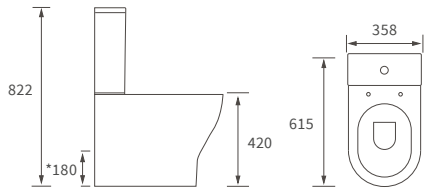

RIMLESS CLOSE COUPLED PAN AND CISTERN FULLY SHROUDED

Lily