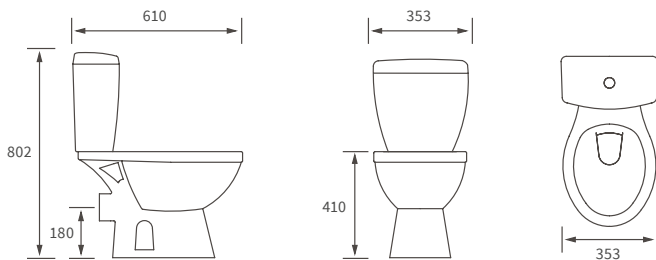

CLOSE COUPLED PAN AND CISTERN

Coupling to soil stack: Straight out, straight down, Left or Right
Distance from soil pipe spigot to wall: 100mm
Cistern inlet position: Left