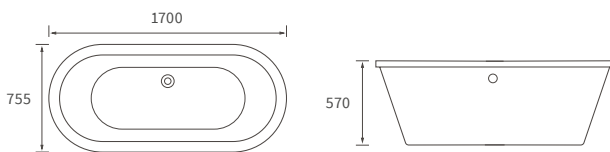

SAVOY SKIRTED BATH

Capacity 180 litres