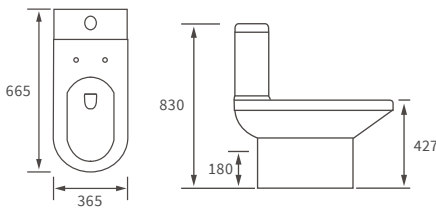

CLOSE COUPLED RIMLESS PAN AND CISTERN

Coupling to soil stack:
Straight out, straight down, Left or Right

Distance from soil pipe spigot to wall: 170mm

Cistern inlet position: Right