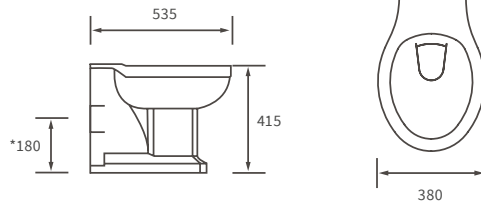

BACK TO WALL PAN

Coupling to soil stack: Straight out and straight down

Distance from soil pipe spigot to wall: 100mm

For use with concealed cistern