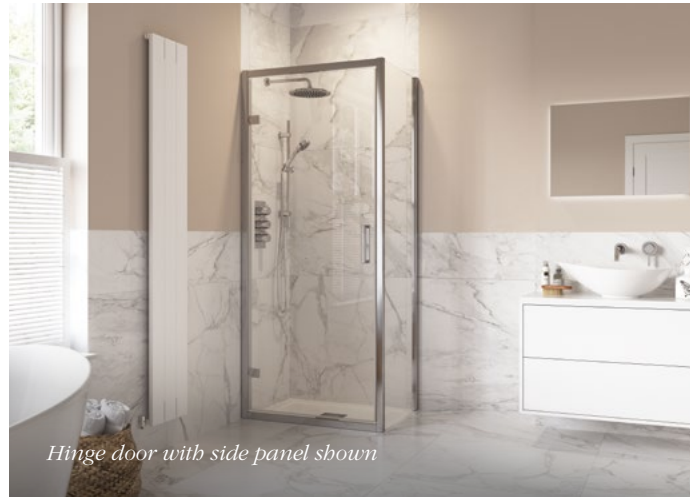

Double handle inside and out

Power shower compatible

Easy Clean glass treatment

Browse our full range of complementing trays. Pages 208-213.

Please note: when fitting with a side panel the door needs to close against the side panel as shown in the image.

Hinge Door

Robust durable hinges support 8mm glass to allow anyone to achieve a minimal look.

-  2000mm high
-  Power shower compatible
-  8mm toughened safety glass
-  Wetroom compatible
-  Double handle inside and out
-  Adjustment for out of true walls
-  Hinge door opening
-  Easy Clean glass treatment
-  Totally hidden fixings
-   Approved