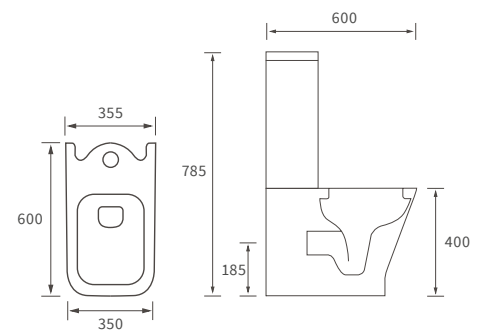

CLOSE COUPLED PAN AND CISTERN
Fully Shrouded
Coupling to soil stack:
Straight out and straight down
Distance from soil pipe spigot to wall: 164mm
Cistern inlet position: Left