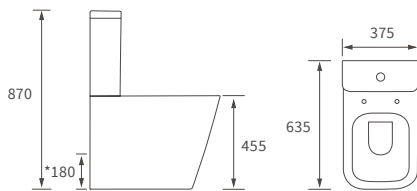

CLOSE COUPLED WC RIMLESS COMFORT HEIGHT FULLY SHROUDED

Coupling to soil stack:
Straight out
and straight down
Distance from soil pipe
spigot to wall: 205mm
Cistern inlet position:
Left