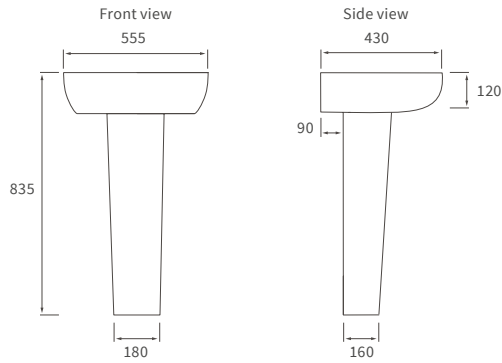

Senna

BASIN WITH FULL PEDESTAL

555 x 430mm