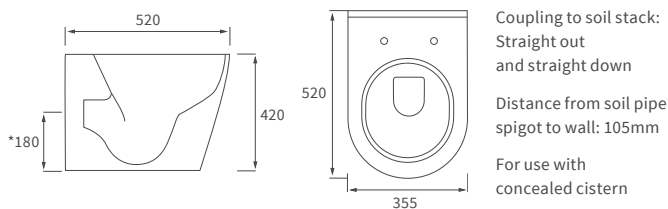

RIMLESS BACK TO WALL PAN