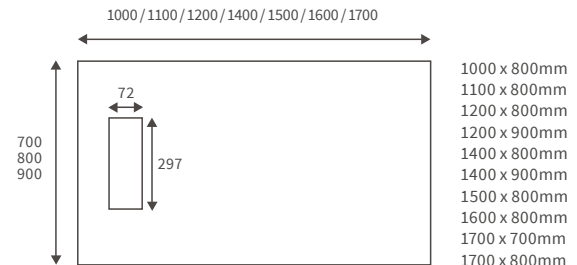

LINEAR TRAYS

Anti-slip ultraslim trays 25mm high

ANTI-SLIP ULTRASLIM SQUARE TRAYS

ANTI-SLIP ULTRASLIM RECTANGULAR TRAYS

ANTI-SLIP ULTRASLIM QUADRANT TRAYS

ANTI-SLIP ULTRASLIM OFFSET QUADRANT TRAYS

Ultraslim trays 25mm high