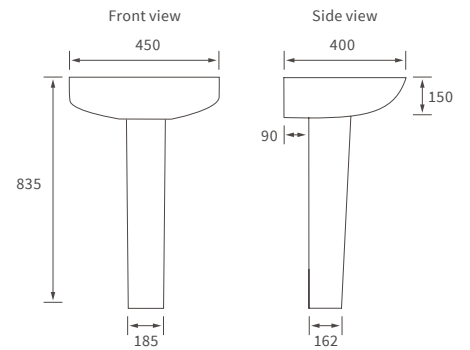

For use with concealed cistern

Not compatible with Lambra or Vista WC units

Tuscany

BASIN WITH FULL PEDESTAL

550 x 400mm

BASIN WITH SEMI PEDESTAL

550 x 400mm

BASIN WITH FULL PEDESTAL