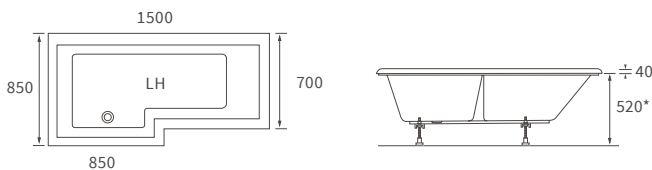

Overall height including screen 2050mm. Capacity 180 litres

*520mm with acrylic panel, 480mm with wood panel

NAVARRE 1500 L SHAPE SHOWER BATH LH AND RH

Overall height including screen 2050mm. Capacity 160 litres