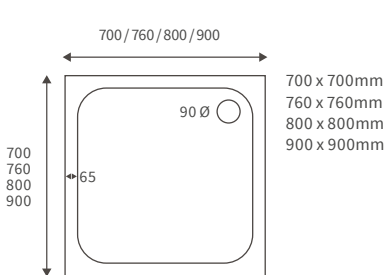

Low profile trays 45mm high

LOW PROFILE SQUARE TRAYS