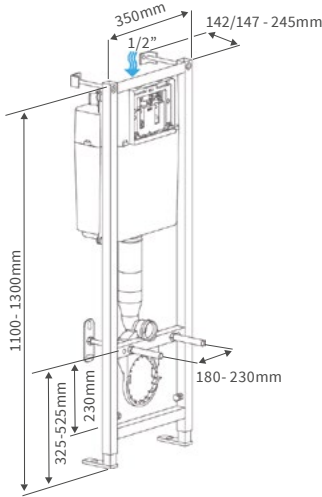

Wall hung frames, concealed cisterns & flush plates

WALL HUNG WC FRAME
Incl. Cistern