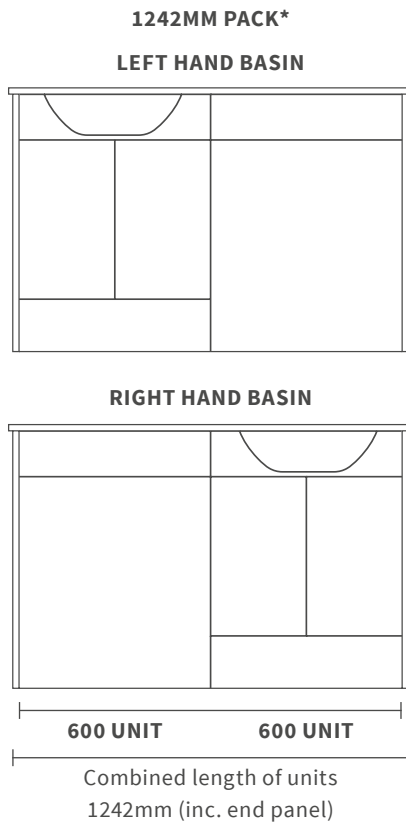

Fitted Furniture Useful information for integrated basin packs

*Pack includes one piece resin basin (1 tap hole), 600mm basin unit, 600mm WC unit, 2 end panels and plinth.

**Pack includes one piece resin basin (1 tap hole), 600mm basin unit, 300mm 3 drawer unit, 600mm WC unit, 2 end panels and plinth.

OR

Pack includes one piece resin basin (1 tap hole), 600mm basin unit, 300mm 1 door base unit, 600mm WC unit, 2 end panels and plinth.

(FOR BENITA)

Pack includes one piece resin basin (1 tap hole), 600mm basin unit, 300mm 1 door, 1 drawer unit, 600mm WC unit, 2 end panels and plinth.

OR

Pack includes one piece resin basin (1 tap hole), 600mm basin unit, 300mm 1 door base unit, 600mm WC unit, 2 end panels and plinth.

Texture

DESCRIPTION	MATT WHITE	MATT GRAPHITE GREY	PRICE
300mm 3 Drawer Unit	DIFT2366	DIFT2390	£625
300mm 1 Door Base Unit	DIFT2368	DIFT2392	£333
300mm 1 Door Wall Unit	DIFT2370	DIFT2394	£302
600mm 3 Drawer Unit	DIFT2372	DIFT2396	£712
600mm 2 Door Basin Unit	DIFT2374	DIFT2398	£436
300mm 2 Door Tall Unit	DIFT2376	DIFT2400	£641
600mm 2 Door Wall Unit	DIFT2378	DIFT2402	£395
600mm 2 Door Mirrored Wall Unit	DIFT2380	DIFT2404	£405
600mm WC Unit	DIFT2382	DIFT2406	£369
2.4m Plinth (height 150mm)	DIFT2384	DIFT2408	£82
Base End Panel 330 x 900mm	DIFT2386	DIFT2410	£138
Tall End Panel 330 x 2200mm	DIFT2388	DIFT2412	£272
Over Handle 200mm Matt Black (Single)	DIFH0042		£30
Over Handle 200mm Brushed Brass (Single)	DIFH0044		£30
Over Handle 200mm Chrome (Single)	DIFH0046		£30
D Handle 330mm Matt Black (Single)	DIFH0050		£36
D Handle 330mm Brushed Brass (Single)	DIFH0048		£36
D Handle 170mm Matt Black (Single)	DIFH0066		£15
D Handle 170mm Brushed Brass (Single)	DIFH0064		£15

Texture worktops, see page 333.

For more information on integrated basin packs, see page 329.