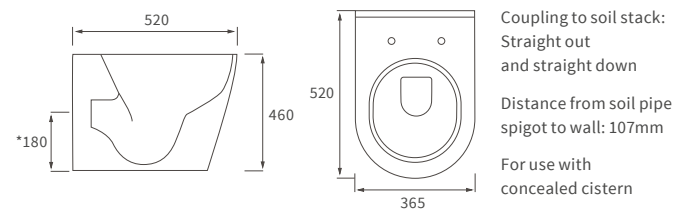

**RIMLESS CLOSE COUPLED PAN AND CISTERN FULLY SHROUDED
 COMFORT HEIGHT**

RIMLESS CLOSE COUPLED PAN AND CISTERN OPEN BACK

CLOSE COUPLED PAN AND CISTERN FULLY SHROUDED

RIMLESS BACK TO WALL PAN

RIMLESS BACK TO WALL PAN COMFORT HEIGHT