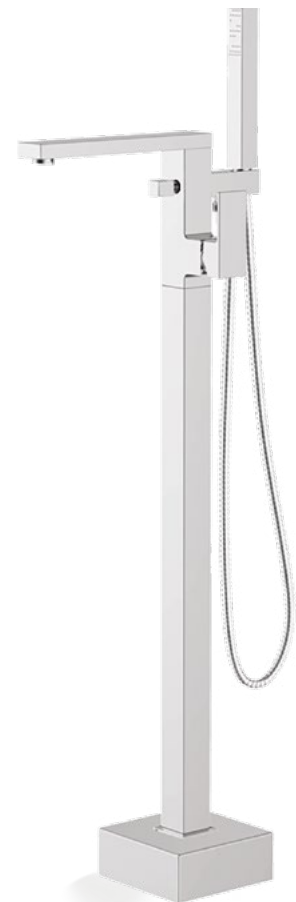

**FLOOR STANDING
BATH/SHOWER MIXER**
Min. 1.5 bar
DITB1106 **£478**

* 3 year guarantee on valves and 5 year on body and finish. 1 year on serviceable parts.