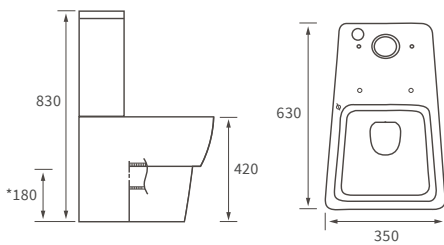

CLOSE COUPLED PAN AND CISTERN

Coupling to soil stack: Straight out and straight down

Distance from soil pipe spigot to wall: 225mm

Cistern inlet position: Left