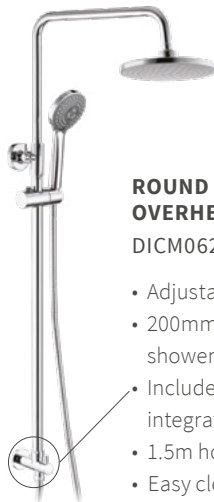

ROUND SHOWER KIT OVERHEAD AND HANDSET
DICM0626 **£251**

- Adjustable riser 870-1200mm
- 200mm ABS with overhead shower and 3 function handset
- Includes diverter and integrated elbow
- 1.5m hose stainless steel
- Easy clean
- Stainless steel riser