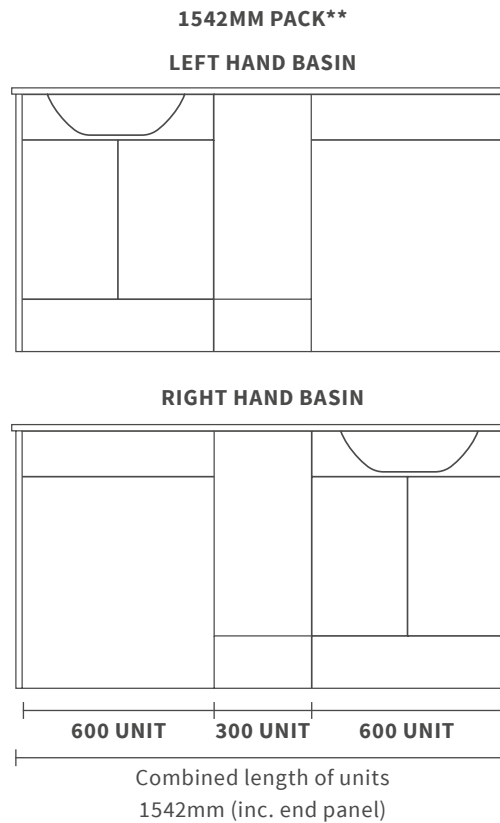

Fitted Furniture Useful information for integrated basin packs

*Pack includes one piece resin basin (1 tap hole), 600mm basin unit, 600mm WC unit, 2 end panels and plinth.

**Pack includes one piece resin basin (1 tap hole), 600mm basin unit, 300mm 3 drawer unit, 600mm WC unit, 2 end panels and plinth.

OR

Pack includes one piece resin basin (1 tap hole), 600mm basin unit, 300mm 1 door base unit, 600mm WC unit, 2 end panels and plinth.

(FOR BENITA)

Pack includes one piece resin basin (1 tap hole), 600mm basin unit, 300mm 1 door, 1 drawer unit, 600mm WC unit, 2 end panels and plinth.

OR

Pack includes one piece resin basin (1 tap hole), 600mm basin unit, 300mm 1 door base unit, 600mm WC unit, 2 end panels and plinth.

Texture

DESCRIPTION	MATT WHITE	MATT GRAPHITE GREY	PRICE
300mm 3 Drawer Unit	DIFT2366	DIFT2390	£625
300mm 1 Door Base Unit	DIFT2368	DIFT2392	£333
300mm 1 Door Wall Unit	DIFT2370	DIFT2394	£302
600mm 3 Drawer Unit	DIFT2372	DIFT2396	£712
600mm 2 Door Basin Unit	DIFT2374	DIFT2398	£436
300mm 2 Door Tall Unit	DIFT2376	DIFT2400	£641
600mm 2 Door Wall Unit	DIFT2378	DIFT2402	£395
600mm 2 Door Mirrored Wall Unit	DIFT2380	DIFT2404	£405
600mm WC Unit	DIFT2382	DIFT2406	£369
2.4m Plinth (height 150mm)	DIFT2384	DIFT2408	£82
Base End Panel 330 x 900mm	DIFT2386	DIFT2410	£138
Tall End Panel 330 x 2200mm	DIFT2388	DIFT2412	£272
Over Handle 200mm Matt Black (Single)	DIFH0042		£30
Over Handle 200mm Brushed Brass (Single)	DIFH0044		£30
Over Handle 200mm Chrome (Single)	DIFH0046		£30
D Handle 330mm Matt Black (Single)	DIFH0050		£36
D Handle 330mm Brushed Brass (Single)	DIFH0048		£36
D Handle 170mm Matt Black (Single)	DIFH0066		£15
D Handle 170mm Brushed Brass (Single)	DIFH0064		£15

Texture worktops, see page 333.

For more information on integrated basin packs, see page 329.