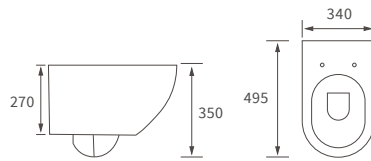

RIMLESS WALL HUNG PAN

Coupling to soil stack: Straight out and straight down

Distance from soil pipe spigot to wall: 105mm

For use with concealed cistern