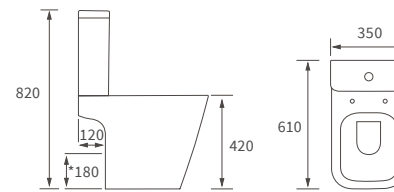

CLOSE COUPLED WC RIMLESS OPEN BACK SHORT PROJECTION

Coupling to soil stack:
Straight out and
straight down and left
or right
Distance from soil pipe
spigot to wall: 205mm
Cistern inlet position:
Left