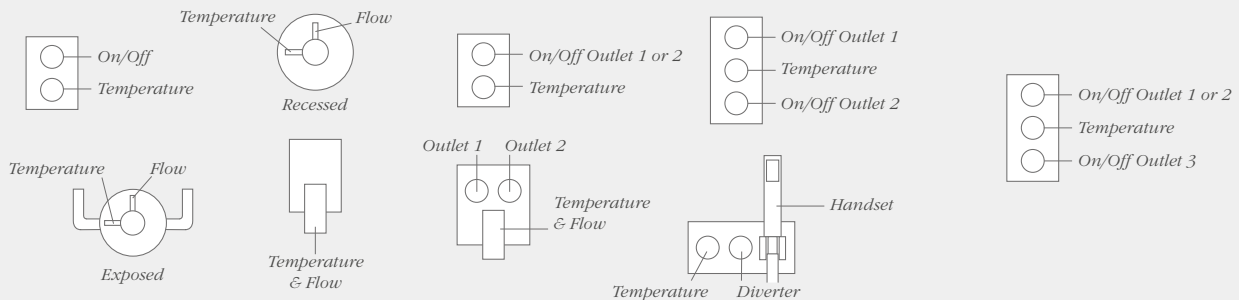

Mixer showers - Create your own

Which shower valve to select...

Create your own - pages 231 and 235

Single outlet

Operates a single outlet only such as a slide rail kit OR a fixed showerhead.

Two outlet

Operate two outlets such as a slide rail kit AND a fixed showerhead independently.

Three outlet

Operates two outlets but gives the option for up to 3 outlet fixtures such as a slide rail kit AND a fixed showerhead AND an overflow bath filler.

ASTRO THERMOSTATIC TWIN SHOWER VALVE

Single Outlet

DICM0592 **£217**

Two Outlet

DICM0594 **£235**

ASTRO THERMOSTATIC TRIPLE SHOWER VALVE

Two Outlet

DICM0600 **£233**

Three Outlet

DICM0602 **£233**

COMET THERMOSTATIC TWIN SHOWER VALVE

Single Outlet

DICM0596 **£217**

Two Outlet

DICM0598 **£235**

COMET THERMOSTATIC TRIPLE SHOWER VALVE

Two Outlet

DICM0604 **£227**

Three Outlet

DICM0606 **£233**