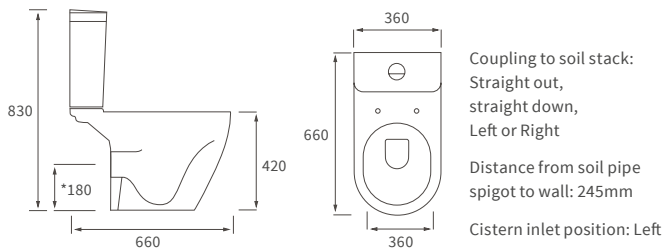

RIMLESS CLOSE COUPLED PAN AND CISTERN OPEN BACK