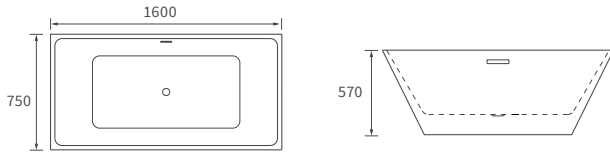

HOXTON FLOORSTANDING BATH

Capacity 215 litres