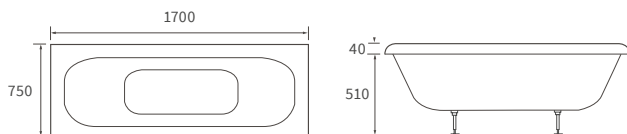

Double end baths

MALONE LUXURY DOUBLE END BATH

Capacity 225 litres