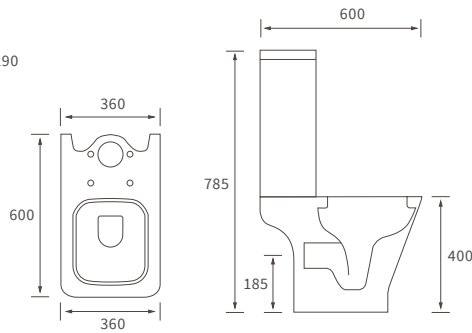

CLOSE COUPLED PAN AND CISTERN
Open back
Coupling to soil stack:
Straight out and straight down
Distance from soil pipe spigot to wall: 155mm
Cistern inlet position: Left