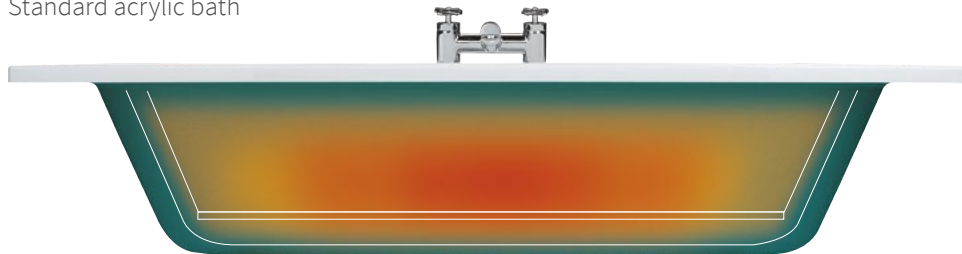

Supercast is a substantial reinforcement process for an acrylic bath.

This reinforcement process results in each bath being incredibly strong and hard-wearing. This gives you the reminiscent assurance of an old cast iron bath with the natural warmth and quality acrylic has.

Acrylic's unique properties make it ideal for manufacturing baths. Acrylic allows itself to be moulded into many shapes giving many possibilities for varied designs, an attribute that enables baths to be manufactured with design and function working in harmony. The natural gloss is cast all the way through the acrylic resulting in a product that is smooth and ever so easy to clean.

The intensive reinforcement processes and final (grey) 'flow coat' jacket to the entire underside of the bath adds strength and insulating properties. This keeps your bath water hotter for longer!

Standard acrylic bath