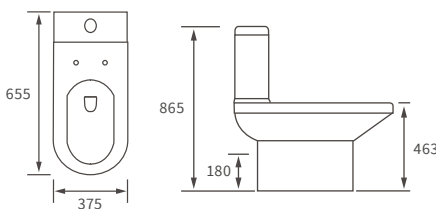

CLOSED COUPLED RIMLESS PAN AND CISTERN COMFORT HEIGHT

Coupling to soil stack:
Straight out, straight down, Left or Right

Distance from soil pipe spigot to wall: 150mm

Cistern inlet position: Right