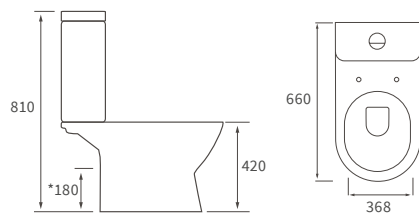

CLOSE COUPLED PAN AND CISTERN

Open back

Coupling to soil stack:
Straight out, straight down, Left or Right

Distance from soil pipe spigot to wall: 240mm

Cistern inlet position: Left