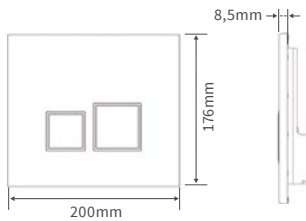

SQUARE FLUSHPLATE