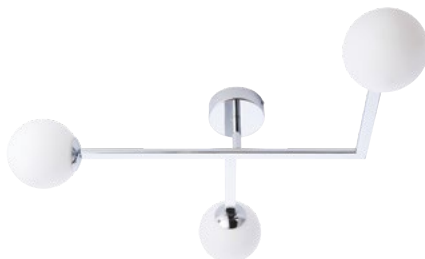

GLOBE CHROME CEILING LIGHT

- Polished chrome with matt white glass shades
- Semi flush design
- Dimmable
- IP44 suitable for use in bathroom zone 2
- Perfect for use with G9 LED lamps (not included)

DIFL0108 **£164**