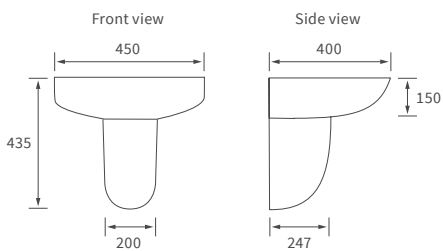

BASIN WITH SEMI PEDESTAL

450 x 400mm

500 x 390mm