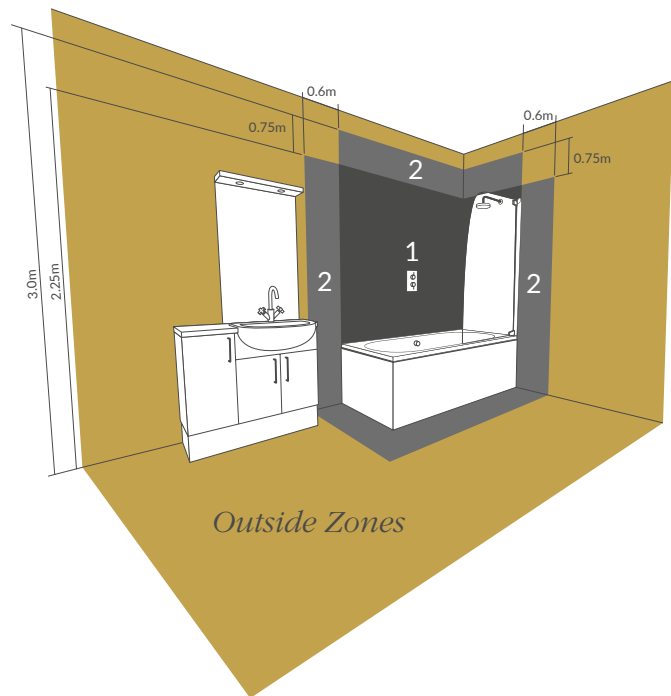

Shower water systems

There are a few different types of water systems in homes in the UK. We can usually make some assumptions about the sort of water pressure each will give.

GRAVITY FED SYSTEM

This is usually a tank in the loft space or inside an airing cupboard. A basic guide to establish how much pressure it will deliver is how high the tank is above the tap or shower. If the tank is 2 metres above the level of the tap or shower, the water pressure will be 0.2 bar. If it is 5 metres, the water pressure will be 0.5 bar. Generally this type of system is low pressure however you can increase the pressure by installing a pump. It is recommended to seek advice from a qualified engineer or manufacturer before choosing your pump as these vary in performance.

Mirrors & lighting

Zone 1
Electrical fittings in this zone require a separate extra low voltage and a minimum rating of IP65 (splash-proof).

Zone 2
Electrical fittings in this zone require a minimum rating of IP44 (splash-proof).

Outside Zones
Electrical fittings in this zone require no IP rating (unless cleaned by water jets).