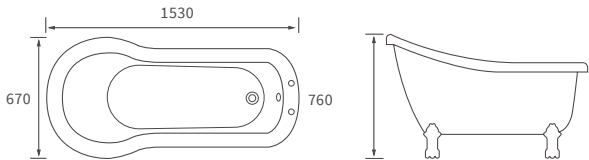

BAYSWATER BATH

Capacity 1530 x 670 x 760mm - 147 litres