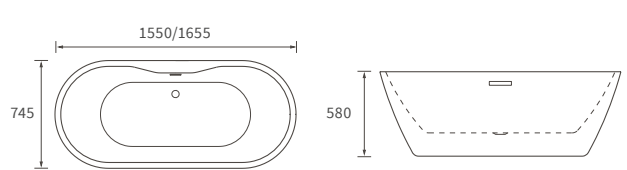

HARLESDEN FLOORSTANDING BATH

Capacity 1550 x 745 x 580mm - 200 litres

Capacity 1655 x 745 x 580mm - 220 litres