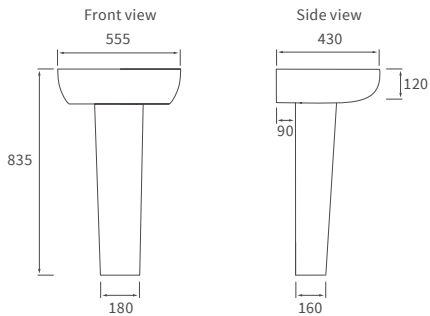

Cilantro

BASIN WITH FULL PEDESTAL

555 x 430mm