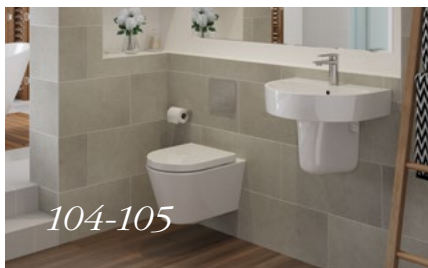

Laurus

BACK TO WALL RIMLESS COMFORT HEIGHT WC*
 with Soft Close Seat †
 DIPTP0248 **£241**

BACK TO WALL RIMLESS WC*
 with Soft Close Seat †
 DIPTP058 **£210**

Style setting
suites

98-125

The shape of your suite sets the style for the rest of your bathroom, so it's important to consider what look & feel you want overall when choosing. We have sizes to suit large bathrooms or small cloakrooms and a range of shapes that reflect the most popular current styles.