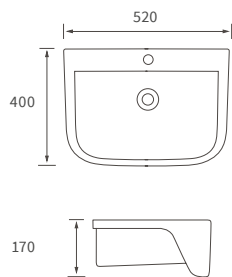

SEMI RECESSED BASIN
520 x 400mm