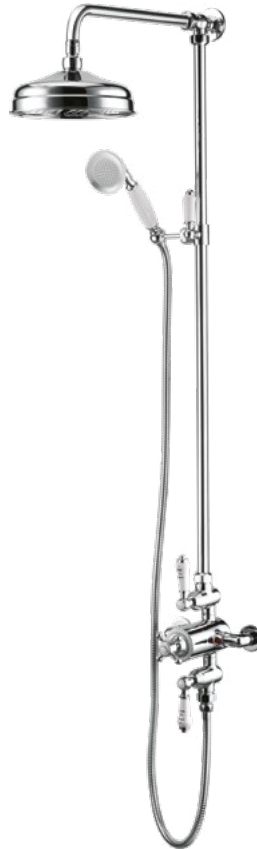

Berwick mixer packs

Berwick Pack 1

BERWICK CONCENTRIC SINGLE OUTLET AND RISER KIT

DICM0588 **£383**

- Single outlet thermostatic mixer
- Adjustable riser kit with traditional handset
- Minimum pressure 0.5 bar

Berwick Pack 2

BERWICK CONCENTRIC SINGLE OUTLET AND OVERHEAD SHOWER

DICM0590 **£422**

- Single outlet thermostatic mixer
- Adjustable rail with 200mm pivot brass showerhead
- Minimum pressure 0.5 bar

BERWICK TRADITIONAL EXPOSED TWO OUTLET WITH HEAD AND RISER KIT

DICM0690 **£530**

- Two outlet thermostatic mixer
- Adjustable rail with 200mm brass showerhead
- Minimum pressure 0.1 bar

BERWICK BRUSHED BRASS THERMOSTATIC SHOWER KIT

DICM0708 **£561**

- Two outlet thermostatic mixer
- Adjustable rail with 200mm brass showerhead
- Minimum pressure 0.1 bar