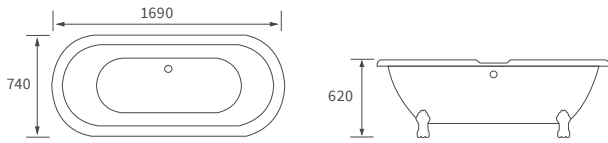

RICHMOND DOUBLE END BATH

Capacity 170 litres