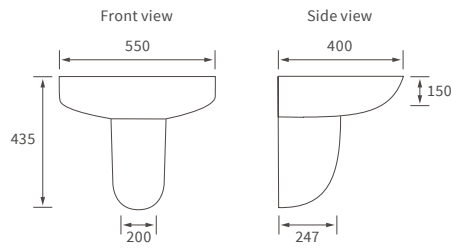

For use with concealed cistern

Not compatible with Lambra or Vista WC units

Tuscany

BASIN WITH FULL PEDESTAL

550 x 400mm

BASIN WITH SEMI PEDESTAL

550 x 400mm

BASIN WITH FULL PEDESTAL