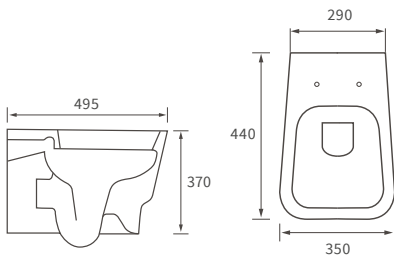

WALL HUNG PAN

Coupling to soil stack: Straight out and straight down

Distance from soil pipe spigot to wall: 85mm

For use with concealed cistern