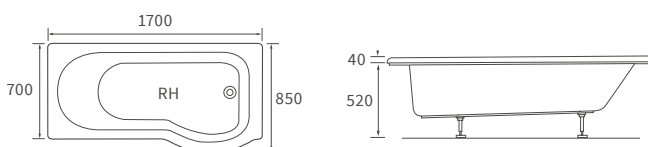

ORA 1700MM P SHAPE SHOWER BATH LH AND RH

Overall height including screen 2055mm. Capacity 200 litres