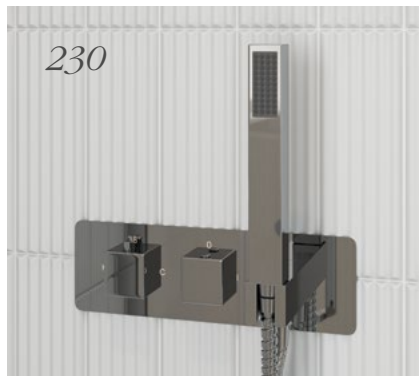

DIET1225	£81
DIET2002	£111
DIET1223	£100

TRAYS INCLUDE WASTE

90mm Fast Flow Waste, top access

OPTIONAL WASTE

Matt Black - DIEA0048 **£17**
Brushed Brass - DIEA0060 **£26**

Refresh with our
shower
collection
214-241