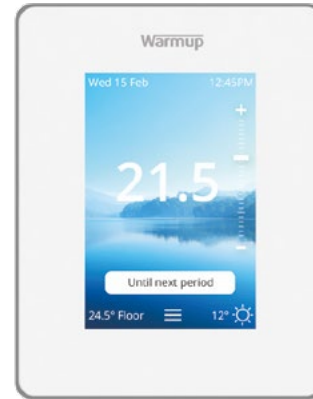

6iE SMART WIFI THERMOSTAT

- Onyx Black   DIUH0014 **£414**
- Bright Porcelain   DIUH0016 **£414**

The 6iE Smart WiFi Thermostat combines advanced technology with premium design and materials to create the ultimate underfloor heating controller. It is quick to install, comes pre-programmed and can be up and running within a matter of minutes.

Featuring the world’s first Smartphone touchscreen on a floor heating controller, the 6iE WiFi Thermostat offers true ease of use - simply scroll and swipe to set your ideal heat schedule. The 6iE can be personalised with custom photo backgrounds and its clean, low-profile design will suit all contemporary homes.