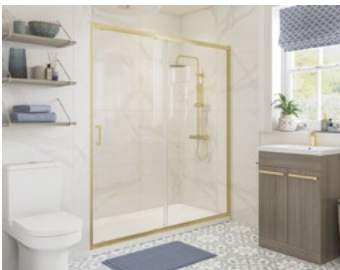

Sliding Door Brushed Brass

			True wall adjustments (min/max mm)		
			Corner Application	Recess Application	Door Opening (mm)
1000mm	DIES1034	£306	970 - 990	970 - 1010	390
1200mm	DIES1264	£353	1170 - 1190	1170 - 1210	490

OPTIONAL SIDE PANEL

760mm	DIED7644	£236	730 - 750
800mm	DIED8054	£246	770 - 790
900mm	DIED9050	£256	870 - 890