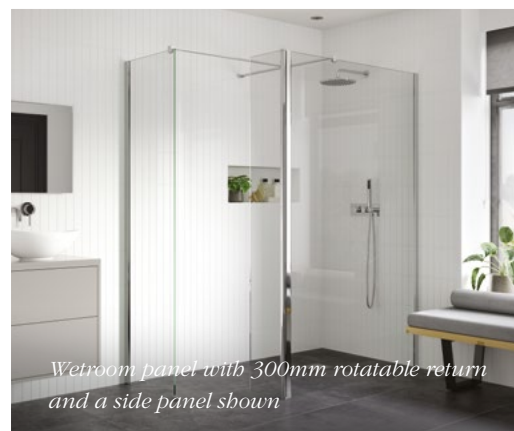

Wetroom Panels Chrome Profile with Rotate Panel or Splash Panel

Our minimalist design walk-in enclosure, with the addition of either a 300mm rotating panel with full hinge or a 300mm splash panel, both designed to control splashes in your bathroom.

Browse our full range of complementing trays. Pages 208-213.