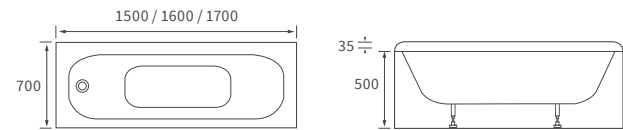

EUROWA STEEL BATH SINGLE END BATH

Capacity 1500mm - 131 litres, 1600mm - 142 litres, 1700mm - 162 litres