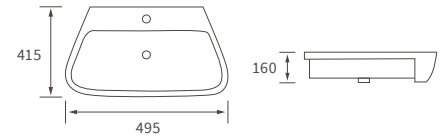

SEMI RECESSED BASIN

495 x 415mm