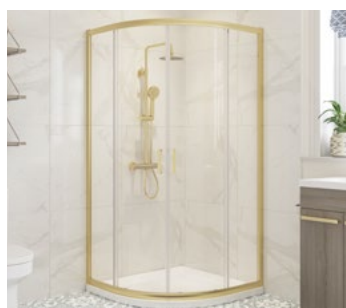

2 Door Quadrant Chrome

		True wall adjustments (min/max mm)		Door Opening (mm)
800mm	DIEQ8050	£330	770 - 790 x 770 x 790	450
900mm	DIEQ9086	£351	870 - 890 x 870 x 890	580

2 Door Quadrant Black

		True wall adjustments (min/max mm)		Door Opening (mm)
800mm	DIEQ8054	£403	770 - 790 x 770 x 790	450
900mm	DIEQ9090	£414	870 - 890 x 870 x 890	580

2 Door Quadrant Brushed Brass

		True wall adjustments (min/max mm)		Door Opening (mm)
800mm	DIEQ8058	£413	770 - 790 x 770 x 790	450
900mm	DIEQ9094	£424	870 - 890 x 870 x 890	580