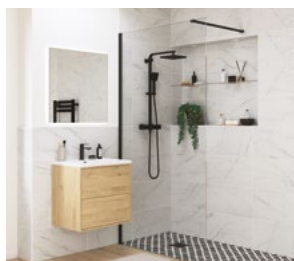

Wetroom Panel Clear Glass/ Black

			True wall adjustments (min/max mm)
500mm	DIEWP5024	£210	480 - 500
700mm	DIEWP7016	£215	680 - 700
760mm	DIEWP7618	£220	740 - 760
800mm	DIEWP8046	£226	780 - 800
900mm	DIEWP9044	£236	880 - 900
1000mm	DIEWP1056	£251	980 - 1000
1200mm	DIEWP1244	£287	1180 - 1200
1400mm	DIEWP1416	£328	1380 - 1400

OPTIONAL SIDE PANEL

500mm	DIEWP5026	£220	480 - 500
700mm	DIEWP7018	£226	680 - 700
760mm	DIEWP7620	£231	740 - 760
800mm	DIEWP8048	£236	780 - 800
900mm	DIEWP9046	£246	880 - 900