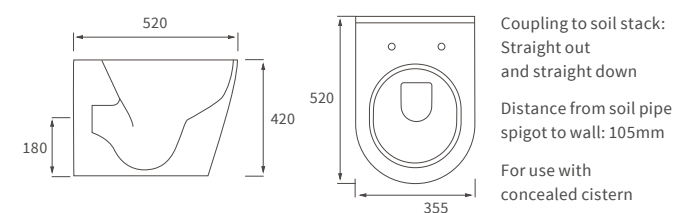

BACK TO WALL PAN

*180mm (+/-5mm).