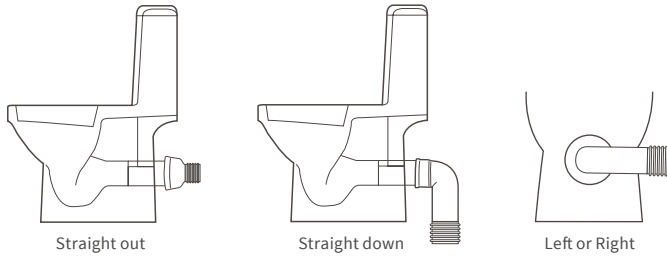

Coupling to soil stack guide