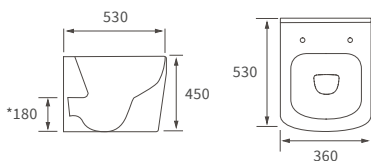

BACK TO WALL PAN COMFORT HEIGHT

Back to Wall Pan Coupling to soil stack:
Straight out and straight down
Distance from soil pipe spigot to wall: 95mm
For use with concealed cistern