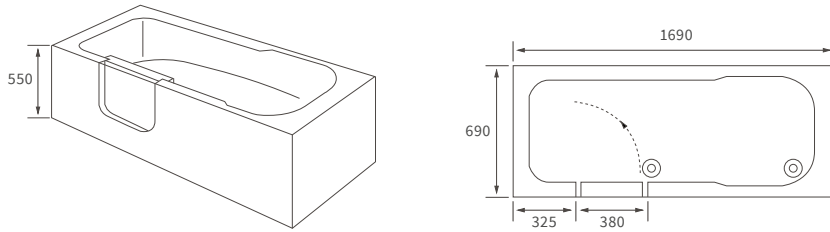

KISMET SINGLE END BATH LH AND RH

Capacity 170 litres

OCALA BATH

Capacity 190 litres

Easy access bath

1690 X 690MM WALK IN EASY ACCESS BATH

Capacity 200 litres

Back to wall baths