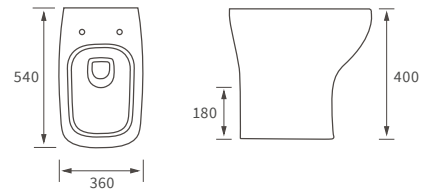

BACK TO WALL PAN
Coupling to soil stack: Straight out and straight down
Distance from soil pipe spigot to wall: 30mm
For use with concealed cistern