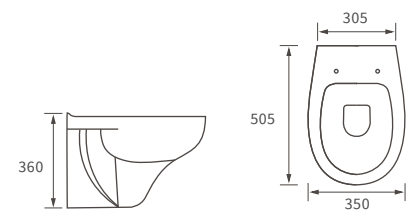

WALL HUNG PAN

Coupling to soil stack: Straight out and straight down
Distance from soil pipe spigot to wall: 15mm
For use with concealed cistern