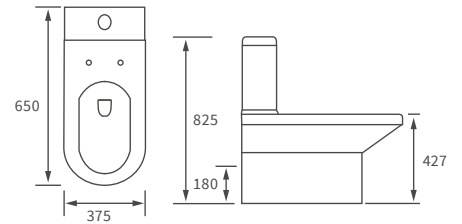

CLOSE COUPLED RIMLESS PAN AND CISTERN FULLY SHROUDED

Coupling to soil stack:
Straight out, straight down

Distance from soil pipe spigot to wall: 180mm

Cistern inlet position: Right