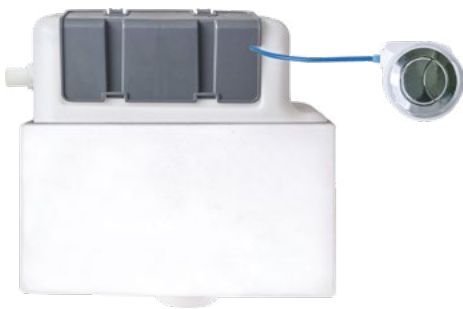

CONCEALED CISTERN - SIDE INLET

Dual flush cistern
W336 x H320 x D140mm
Cistern includes pipe that
can be cut to size
DIPC0130 **£77**

- Compact design with both front and top access
- Water saving dual flush action
- Polystyrene sleeve to avoid condensation
- Includes push button chrome
- Side inlet
- Also compatible with DIAC0204 Brushed Brass & DIAC0206 Matt Black dual push buttons below
- 1 Year Guarantee

DIAC0204 DUAL PUSH BUTTON COVER (CABLE) BRUSHED BRASS £21
DIAC0206 DUAL PUSH BUTTON COVER (CABLE) MATT BLACK £15

Matt Black, Brushed Brass & White accessories

Ensure a coordinated look by using our push button covers, seat covers caps and overflow covers. Available in Matt Black, Brushed Brass & White, they will complement your chosen furniture handles, showers, taps and enclosure finishes.

DIAC0206 DUAL PUSH BUTTON COVER (CABLE) MATT BLACK* £15
DIAC0204 DUAL PUSH BUTTON COVER (CABLE) BRUSHED BRASS* £21
DIAC0226 DUAL PUSH BUTTON COVER (CABLE) WHITE* £15

* for use on all sanitaryware excluding Sandro

DIAC0210 DUAL PUSH BUTTON COVER (ROD) MATT BLACK** £15
DIAC0208 DUAL PUSH BUTTON COVER (ROD) BRUSHED BRASS** £21

** for use on Sandro close coupled WCs

DIAC0202 OVERFLOW RING MATT BLACK< £15
DIAC0200 OVERFLOW RING BRUSHED BRASS< £15
DIAC0212 OVERFLOW RING WHITE< £15

< for use with all basins except Tilia, Amyris, Gatsby and Resin basins

DIAC0232 OVERFLOW RING MATT BLACK^ £10
^ for use with resin basins

DIAC0216 OVERFLOW RING MATT BLACK~ £15
DIAC0214 OVERFLOW RING BRUSHED BRASS~ £15
DIAC0218 OVERFLOW RING WHITE~ £15

~ for use with Tilia, Amyris and Gatsby basins

DIAC0222 TOILET SEAT COVER CAPS MATT BLACK# £15
DIAC0220 TOILET SEAT COVER CAPS BRUSHED BRASS# £15
DIAC0224 TOILET SEAT COVER CAPS WHITE# £15

for use with all toilet seats except Sherbourne