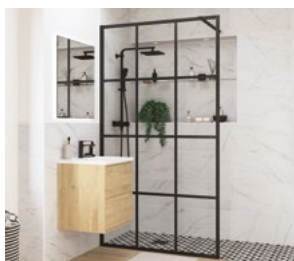

Wetroom Panel Black Framed

			True wall adjustments (min/max mm)
1000mm	DIEWP1046	£423	980 - 1000
1200mm	DIEWP1230	£484	1180 - 1200

OPTIONAL SIDE PANEL

760mm	DIEWP7610	£324	740 - 760
800mm	DIEWP8034	£363	780 - 800