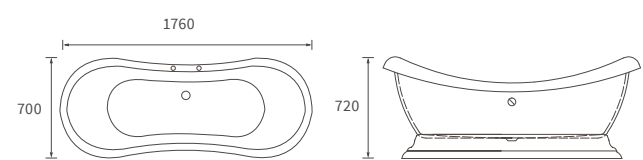

GRACE FLOORSTANDING BATH

Capacity 175 litres