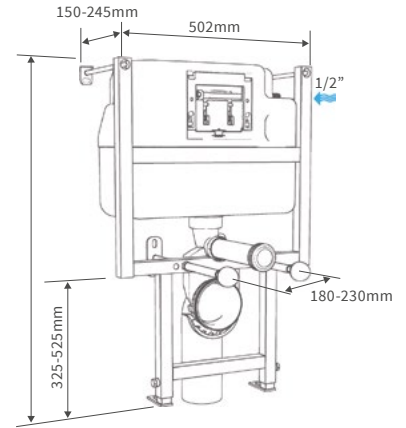

LOW HEIGHT WC FRAME
Incl. Cistern