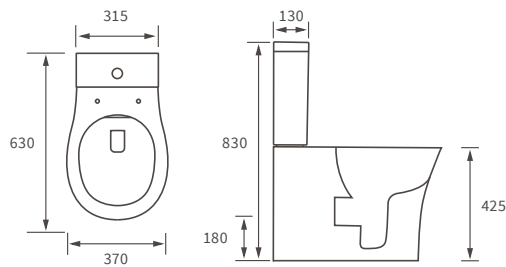

FULLY SHROUDED PAN AND CISTERN

Fully Shrouded

Coupling to soil stack: Straight out and straight down

Distance from soil pipe spigot to wall: 194mm

Cistern inlet position: Right