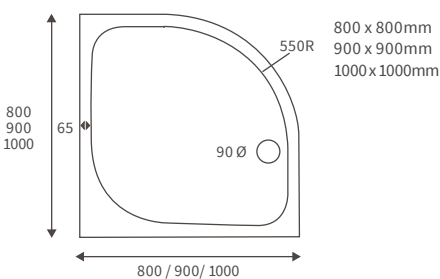

LOW PROFILE QUADRANT TRAYS