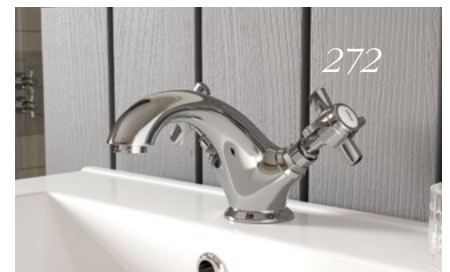

Take time for our
taps 242-277

Getting the right finishing touches for your bathroom can really add the wow factor and transform your room into a stunning suite.

- 244-251** Vema taps
- 252-271** Modern taps
- 272-275** Classic taps
- 276** Thermostatic bath shower mixer
- 276-277** Bottle traps and wastes