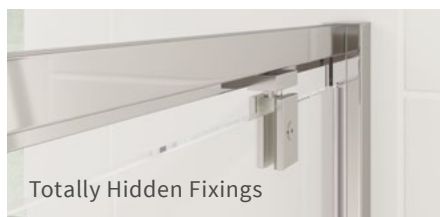

REFLEXION

SHOWER ENCLOSURES

REFLEXION

Shower Blade
Stainless Steel

Ideal to help keep your enclosure sparkling, comes with a suction cup hook so you can keep it close to hand.

£25 DIEA0030

time for *RefleXion*