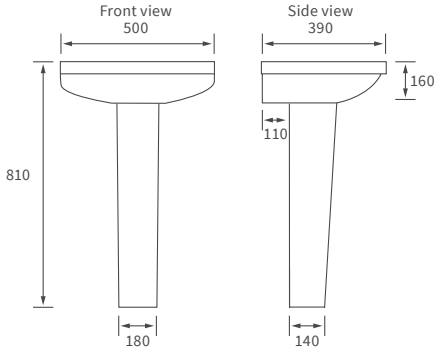

Laurus

BASIN WITH FULL PEDESTAL

500 x 390mm