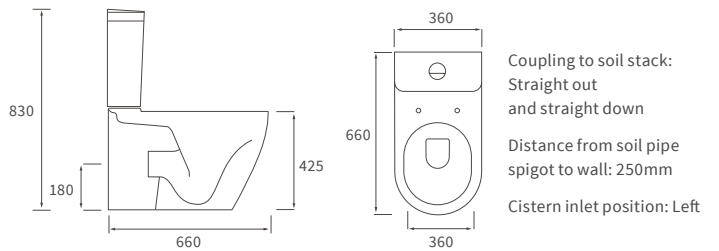

CLOSE COUPLED PAN AND CISTERN FULLY SHROUDED