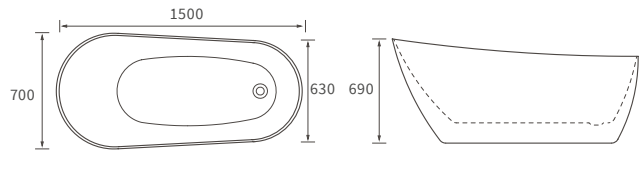

ASHBOURNE FLOORSTANDING BATH

Capacity 212 litres