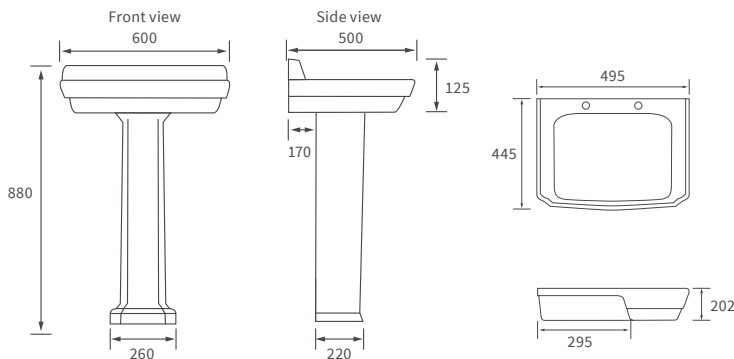

BASIN WITH FULL PEDESTAL

600 x 500mm