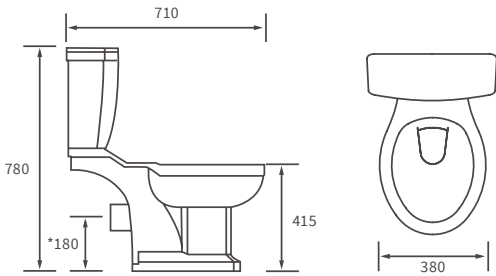

Sherbourne

CLOSE COUPLED PAN AND CISTERN

Coupling to soil stack: Straight out, straight down, Left or Right

Distance from soil pipe spigot to wall: 130mm

Cistern inlet position: Left