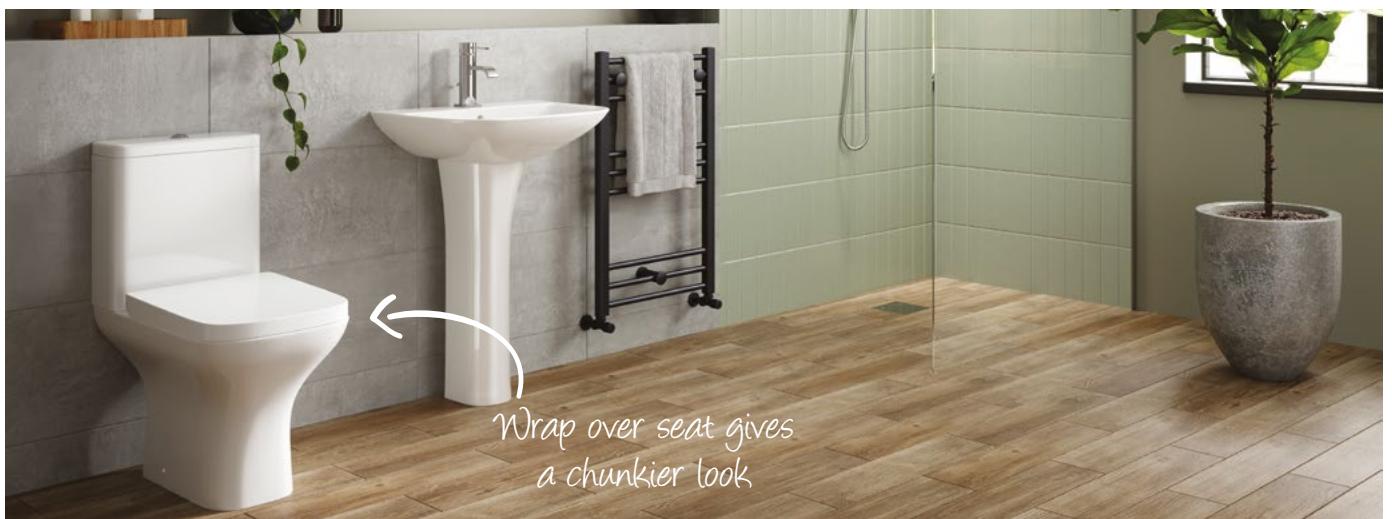

Senna

Elegant sculpted design

Elegant use of space with sculpted edges, achieve a bold modern feel in your bathroom with the very latest in comfort and design.

Close Coupled WC - Fully Shrouded

with Soft Close Seat[†]
DIPTP0210 **£343**