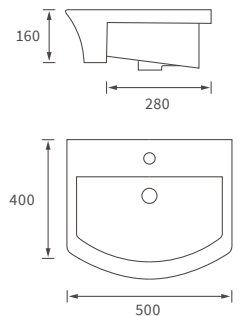

SEMI RECESSED BASIN

500 x 400mm