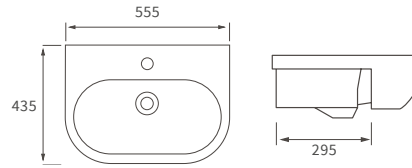

SEMI RECESSED BASIN

555 x 435mm