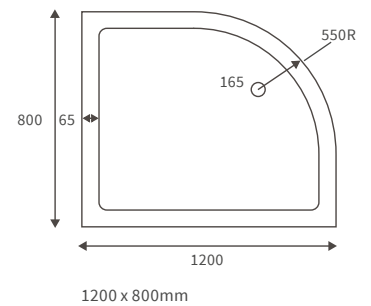

LINEAR TRAYS

Anti-slip ultraslim trays 25mm high

ANTI-SLIP ULTRASLIM SQUARE TRAYS

ANTI-SLIP ULTRASLIM RECTANGULAR TRAYS

ANTI-SLIP ULTRASLIM QUADRANT TRAYS

ANTI-SLIP ULTRASLIM OFFSET QUADRANT TRAYS

Ultraslim trays 25mm high