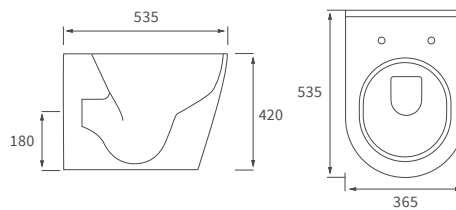

BACK TO WALL PAN

Coupling to soil stack:
Straight out and straight down

Distance from soil pipe spigot to wall: 110mm

For use with concealed cistern