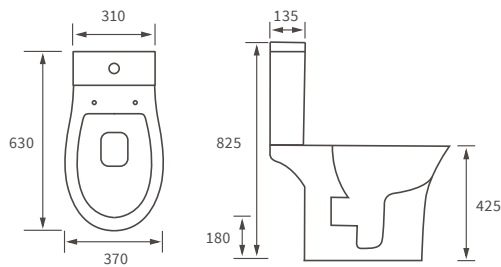

Sandro

CLOSE COUPLED PAN AND CISTERN

Open back

Coupling to soil stack: Straight out and straight down

Distance from soil pipe spigot to wall: 194mm

Cistern inlet position: Right