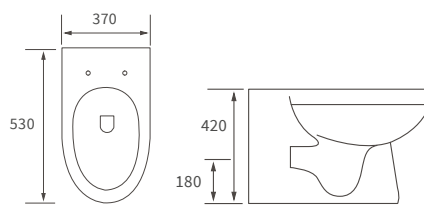

BACK TO WALL RIMLESS PAN

Coupling to soil stack:
Straight out and straight down

Distance from soil pipe spigot to wall: 110mm

For use with concealed cistern