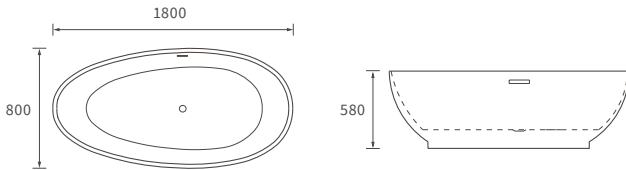

EDMONTON FLOORSTANDING BATH

Capacity 207 litres