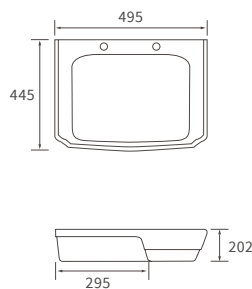

SEMI RECESSED BASIN

495 x 445mm