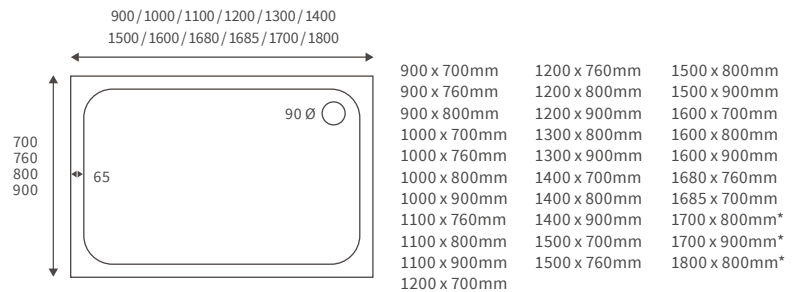

LOW PROFILE RECTANGULAR TRAYS