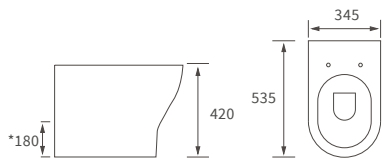

RIMLESS BACK TO WALL PAN

Coupling to soil stack: Straight out and straight down

Distance from soil pipe spigot to wall: 105mm

For use with concealed cistern