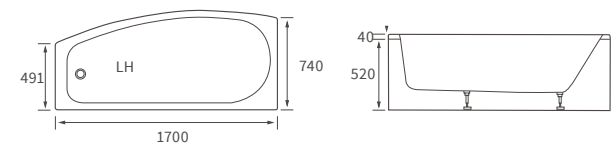

KISMET SINGLE END BATH LH AND RH

Capacity 170 litres

OCALA BATH

Capacity 190 litres

Easy access bath

1690 X 690MM WALK IN EASY ACCESS BATH

Capacity 200 litres

Back to wall baths