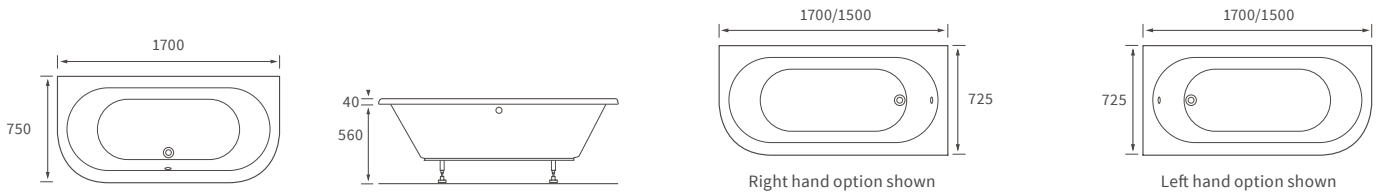

KISMET SINGLE END BATH LH AND RH

Capacity 170 litres

OCALA BATH

Capacity 190 litres

Easy access bath

1690 X 690MM WALK IN EASY ACCESS BATH

Capacity 200 litres

Back to wall baths