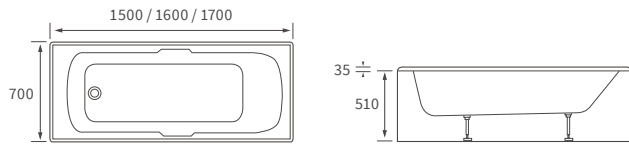

Single end baths

BALTIMORE SINGLE END BATH

Capacity 1500mm - 160 litres, 1600mm - 170 litres, 1700mm - 190 litres