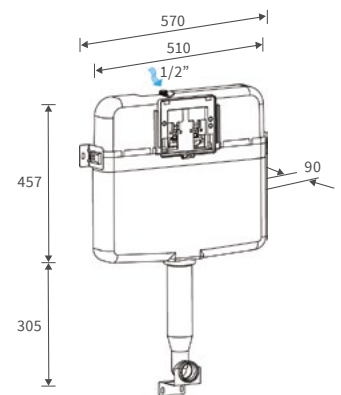

SLIM CONCEALED CISTERN
DIAC0048 Top inlet