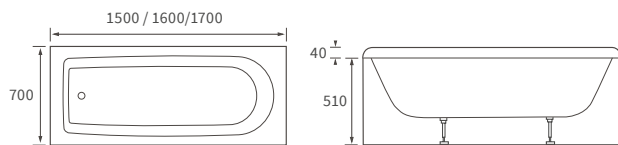

MIAMI SINGLE END BATH

Capacity 1500 x 700mm - 160 litres, 1600 x 700mm - 170 litres, 1700 x 700mm - 180 litres