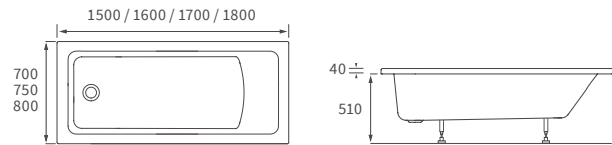

NAVARRE SINGLE END BATH

Capacity 1500 x 700mm - 170 litres, 1600 x 700mm - 185 litres, 1700 x 700mm - 200 litres
Capacity 1700 x 750mm - 210 litres, 1800 x 800mm - 225 litres