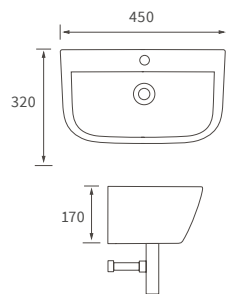

CLOAKROOM BASIN
450 x 320mm