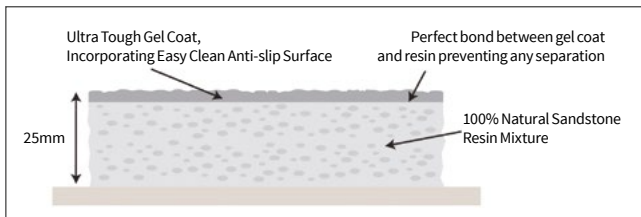

Ultrathin Anti-Slip *shower trays*

Reassurance for the whole family

ADJUSTABLE SQUARE WASTE COVER

EASY-FIT LEG SYSTEM

PERMANENT ANTI-SLIP

- Patent Protected unique surface built into the tray
- Market leading Anti-slip rating - almost twice the industry standard
- Lifetime Anti-slip guarantee. No need to reapply later
- Handmade in the UK
- 25mm ultra low profile - 100% natural stone resin
- Suitable for less-abled
- Dedicated high-flow, self cleaning vortex waste unit (30L per min)
- Easy to fit
- Suitable for hotels, commercial contracts and domestic applications