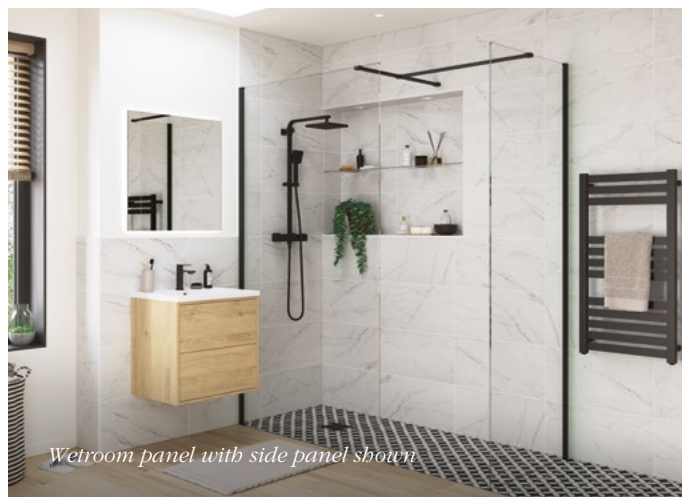

Luxury wetroom panels with stunning matt black profiles.

1950mm high

Wetroom compatible

8mm toughened safety glass

Adjustment for out of true walls

Concealed fixings

Easy Clean glass treatment

Power shower compatible

Approved

Can be installed directly onto a prepared floor in a wetroom or on a tray.

Wetroom panel with side panel shown