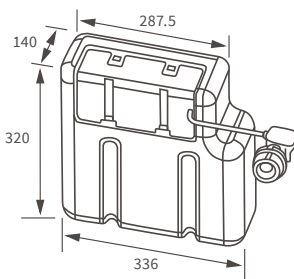

Concealed cisterns

CONCEALED CISTERN - SIDE INLET
DIPC0130 Side inlet