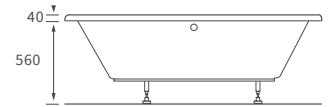

SARASOTA BACK TO WALL BATH

Capacity 1695 x 745mm - 195 litres

Capacity 1500 x 745mm - 165 litres