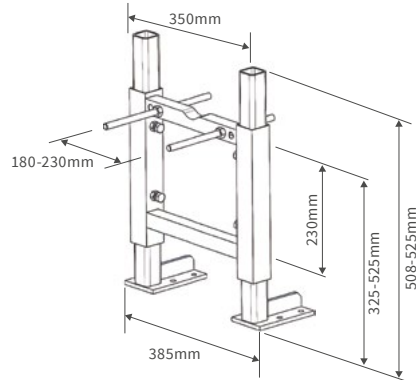

WALL HUNG WC FRAME
Excl. Cistern