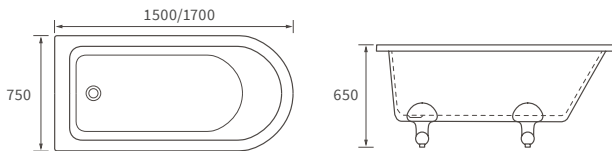

CLEVEDON FLOORSTANDING BATH

W1500 capacity 220 litres

W1700 capacity 260 litres