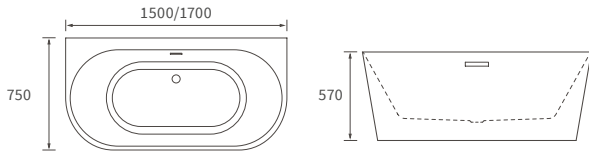

Freestanding baths

LINTON FLOORSTANDING BATH

Capacity 1500x750x570mm - 187 litres

Capacity 1700x750x570mm - 210 litres