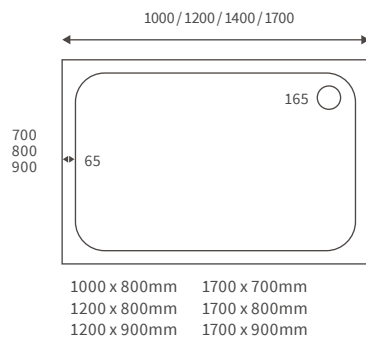

LINEAR TRAYS

Anti-slip ultraslim trays 25mm high

ANTI-SLIP ULTRASLIM SQUARE TRAYS

ANTI-SLIP ULTRASLIM RECTANGULAR TRAYS

ANTI-SLIP ULTRASLIM QUADRANT TRAYS

ANTI-SLIP ULTRASLIM OFFSET QUADRANT TRAYS

Ultraslim trays 25mm high