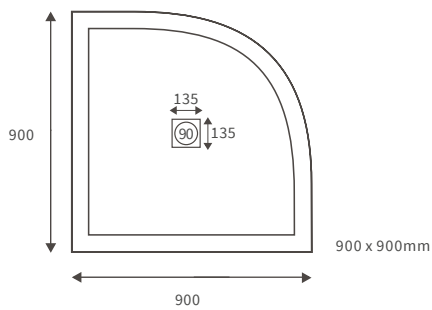

ULTRASLIM QUADRANT TRAY