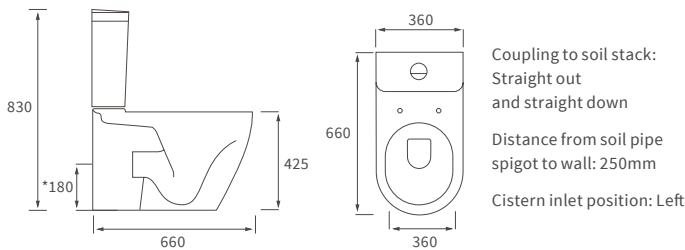

Cilantro

BASIN WITH FULL PEDESTAL

555 x 430mm

BASIN WITH SEMI PEDESTAL

555 x 430mm

SEMI RECESSED BASIN

555 x 435mm

RIMLESS CLOSE COUPLED PAN AND CISTERN FULLY SHROUDED