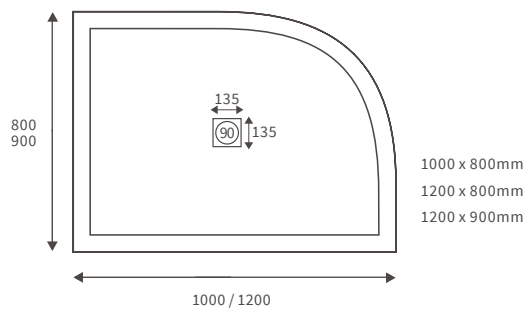

ULTRASLIM OFFSET QUADRANT TRAY