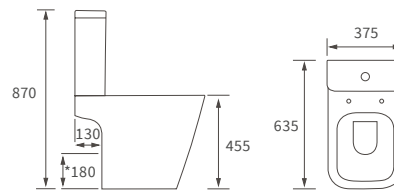

CLOSE COUPLED WC RIMLESS OPEN BACK COMFORT HEIGHT

Coupling to soil stack:
Straight out and
straight down and left
or right
Distance from soil pipe
spigot to wall: 205mm
Cistern inlet position:
Left