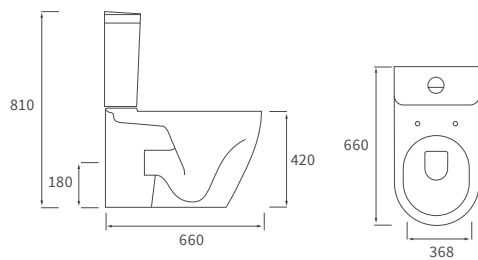

Coupling to soil stack:
Straight out and straight down

Distance from soil pipe spigot to wall: 235mm Cistern inlet position: Left

CLOSE COUPLED PAN AND CISTERN

Fully shrouded