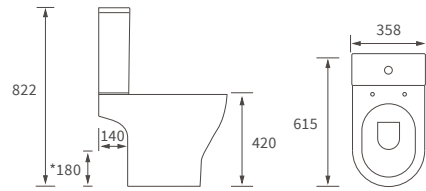

Coupling to soil stack:
Straight out,
straight down,
Left or Right

Distance from soil pipe
spigot to wall: 190mm

Cistern inlet position: Right

Coupling to soil stack:
Straight out and straight
down and left and right

Distance from soil pipe
spigot to wall: 190mm

Cistern inlet position: Right

RIMLESS CLOSE COUPLED PAN AND CISTERN OPEN BACK