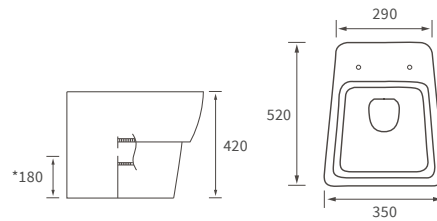

BACK TO WALL PAN

Coupling to soil stack: Straight out and straight down

Distance from soil pipe spigot to wall: 25mm

For use with concealed cistern

Not compatible with Lambra WC unit