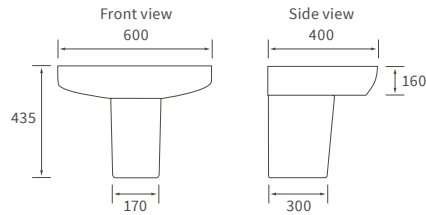

BASIN WITH SEMI PEDESTAL

600 x 400mm