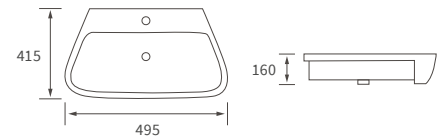

SEMI RECESSED BASIN
495 x 415mm