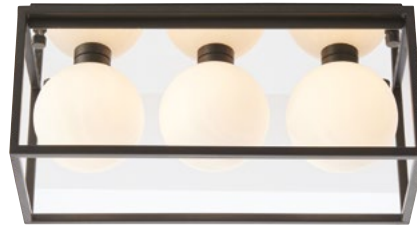

Matt Black Lighting

BOX FRAME MATT BLACK CEILING LIGHT

- Matt black with matt white glass shades
- Flush design suitable for low ceilings
- Dimmable
- IP44 suitable for use in bathroom zone 2
- Perfect for use with G9 LED lamps DIFL0128 (not included)

DIFL0102 **£174**

GLOBE MATT BLACK CEILING LIGHT

- Matt black with matt white glass shades
- Semi flush design
- Dimmable
- IP44 suitable for use in bathroom zone 2
- Perfect for use with G9 LED lamps DIFL0128 (not included)

DIFL0104 **£164**