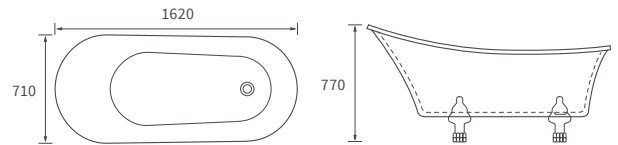

TIVERTON FLOORSTANDING BATH

Capacity 165 litres