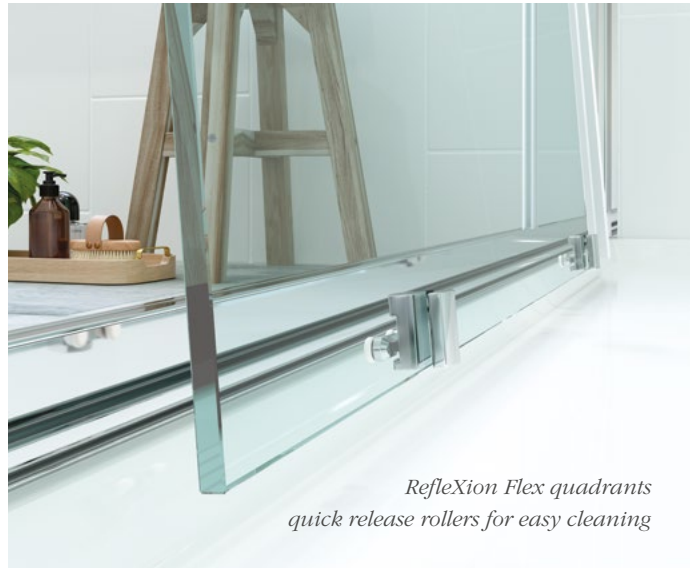

1 Door Offset Quadrant

Provides all the compact versatility of a corner installation with the added convenience of more space. Quality single sliding doors ensure the smoothest glide possible.

- 1900mm high
- Adjustment for out of true walls
- 6/8mm toughened safety glass*
- Easy Clean glass treatment
- Slide door opening
- 550mm Quadrant radius
- Totally hidden fixings
- Quick release rollers
- Power shower compatible
- CE UKCA Approved
- Wetroom compatible

* 8mm safety glass doors, 6mm panels