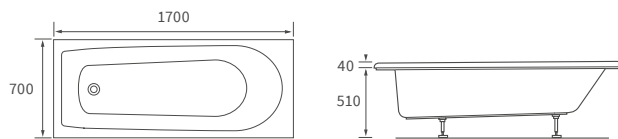

PIERSON SINGLE END BATH

Capacity 180 litres