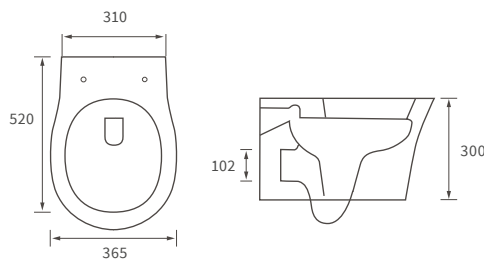

WALL HUNG PAN

Coupling to soil stack: Straight out and straight down

Distance from soil pipe spigot to wall: 75mm

For use with concealed cistern