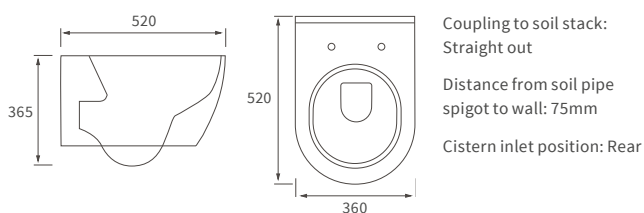

**RIMLESS CLOSE COUPLED PAN AND CISTERN FULLY SHROUDED
 COMFORT HEIGHT**

RIMLESS CLOSE COUPLED PAN AND CISTERN OPEN BACK

CLOSE COUPLED PAN AND CISTERN FULLY SHROUDED

RIMLESS BACK TO WALL PAN

RIMLESS BACK TO WALL PAN COMFORT HEIGHT