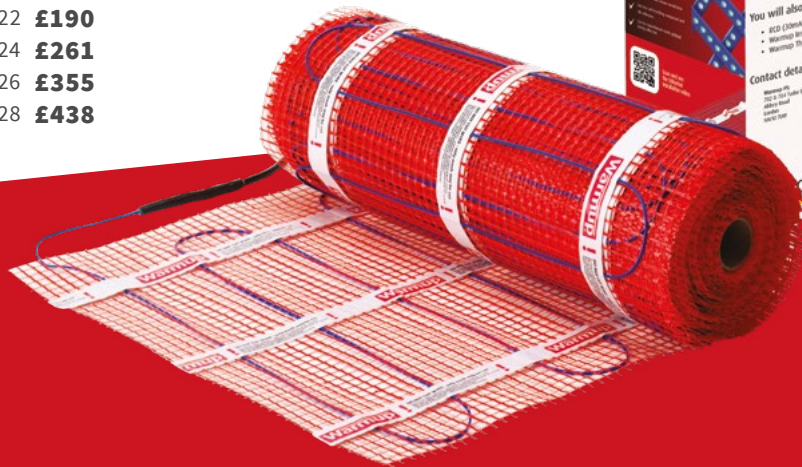

Underfloor heating

With over 30 years of innovative design, Warmup's radiant underfloor heating solutions are trusted for their high-quality design, ease of installation and market-leading warranties.

As the world's best-selling floor heating brand, Warmup's range of energy-efficient electric and water floor heaters and thermostats have been installed in over 2.6 million homes.

All Warmup products feature comprehensive warranties and installation guarantees, and their 24/7, 365 days a year customer support offers you true peace of mind.

Warmup

The world's best-selling floor heating brand™

WARMUP STICKYMAT

The Warmup StickyMat consists of a thin loose wire evenly spaced and taped to sturdy glassfibre mesh with pressure sensitive adhesive. It allows for the fastest and most secure installation of electric underfloor heating. Simply roll out a length, cut, flip and stick down the mesh until the floor area is covered. It is perfect for evenly heating large or regular-shaped rooms.

150 watt undertile sticky heating mat 1m²	DIAC0022	£190
150 watt undertile sticky heating mat 2m²	DIAC0024	£261
150 watt undertile sticky heating mat 3m²	DIAC0026	£355
150 watt undertile sticky heating mat 4m²	DIAC0028	£438

SAFETY Net
Installation-Guarantee