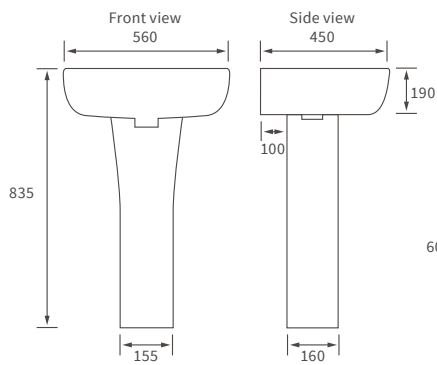

Cedarwood

BASIN WITH FULL PEDESTAL
560 x 450mm