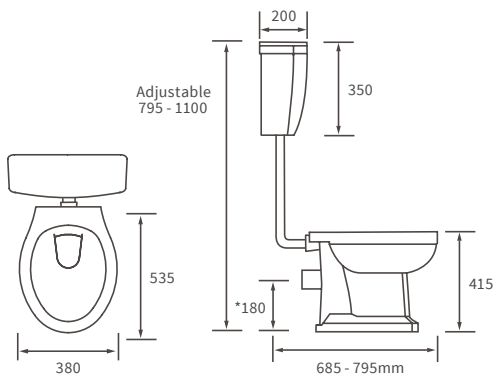

Coupling to soil stack:

Straight out, straight down, Left or Right

Distance from soil pipe spigot to wall: Adjustable

Cistern inlet position: Left

LOW LEVEL PAN AND CISTERN