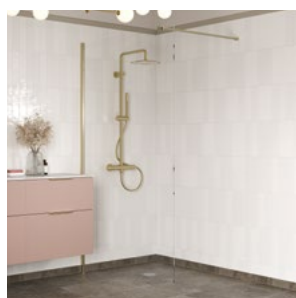

Wetroom Panel Clear Glass/ Brushed Brass

			True wall adjustments (min/max mm)
500mm	DIEWP5028	£220	480 - 500
700mm	DIEWP7020	£226	680 - 700
760mm	DIEWP7622	£231	740 - 760
800mm	DIEWP8050	£236	780 - 800
900mm	DIEWP9048	£246	880 - 900
1000mm	DIEWP1058	£261	980 - 1000
1200mm	DIEWP1246	£297	1180 - 1200
1400mm	DIEWP1418	£338	1380 - 1400

OPTIONAL SIDE PANEL

500mm	DIEWP5030	£231	480 - 500
700mm	DIEWP7022	£236	680 - 700
760mm	DIEWP7624	£241	740 - 760
800mm	DIEWP8052	£246	780 - 800
900mm	DIEWP9050	£256	880 - 900