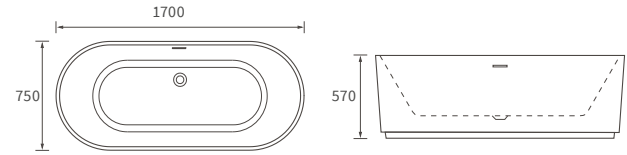

STRIATA FLOORSTANDING BATH

Capacity 260 litres