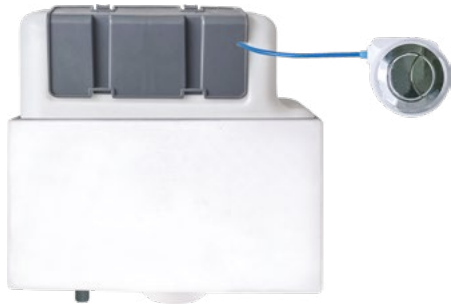

*Flush plates compatible with DIAC0052 and DIAC0054 frames and DIAC0048 concealed cistern.

Concealed cisterns with push button flush

CONCEALED CISTERN - BOTTOM INLET

Dual flush cistern
W336 x H320 x D140mm
Cistern includes pipe that
can be cut to size
DIPC0128 **£77**