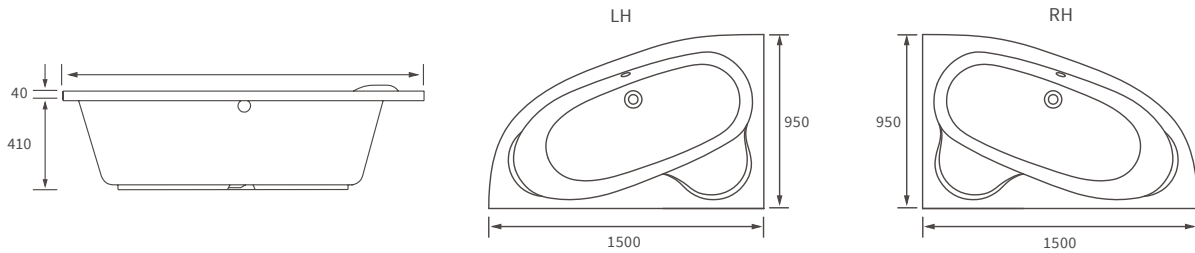

Corner baths

MIRAMAR CORNER BATH LH AND RH

Capacity 180 litres