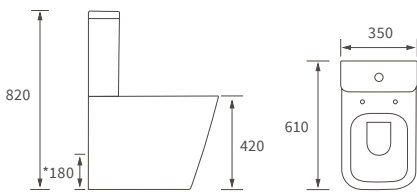

CLOSE COUPLED WC RIMLESS FULLY SHROUDED SHORT PROJECTION

Coupling to soil stack:
Straight out
and straight down
Distance from soil pipe
spigot to wall: 205mm
Cistern inlet position:
Left