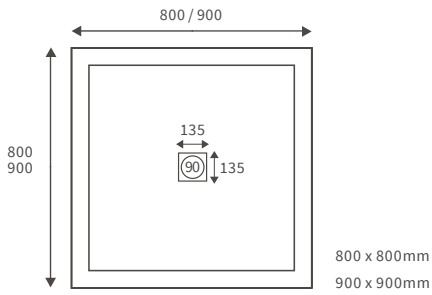

LINEAR TRAYS

Anti-slip ultraslim trays 25mm high

ANTI-SLIP ULTRASLIM SQUARE TRAYS

ANTI-SLIP ULTRASLIM RECTANGULAR TRAYS

ANTI-SLIP ULTRASLIM QUADRANT TRAYS

ANTI-SLIP ULTRASLIM OFFSET QUADRANT TRAYS

Ultraslim trays 25mm high