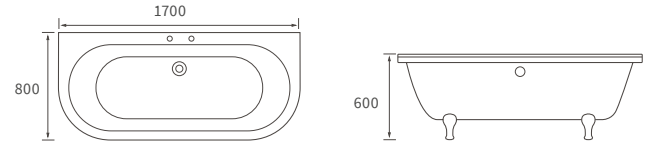

FINCHLEY BATH

Capacity 182 litres