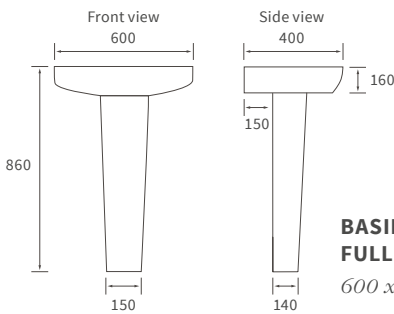

Tilia

BASIN WITH FULL PEDESTAL
600 x 400mm