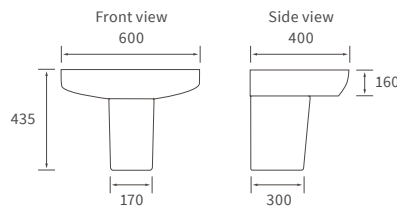

BASIN WITH FULL PEDESTAL
600 x 400mm

BASIN WITH SEMI PEDESTAL
600 x 400mm