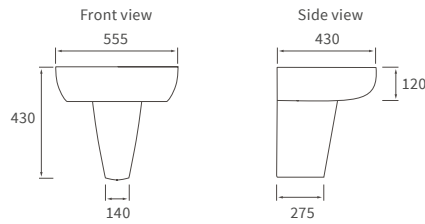

BASIN WITH SEMI PEDESTAL

555 x 430mm