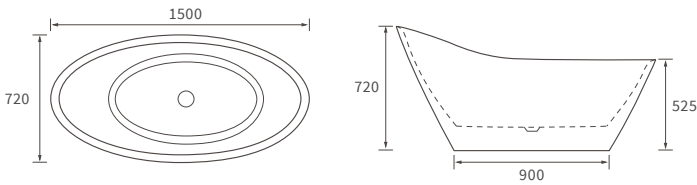

FARLEIGH FLOORSTANDING BATH

Capacity - 142 litres