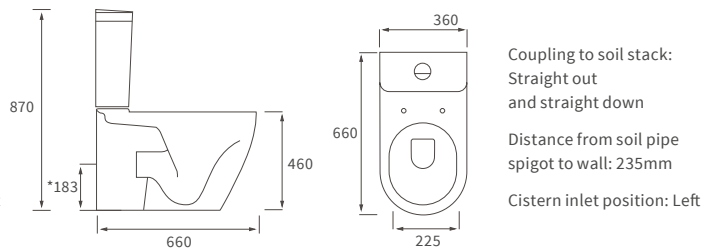

Cilantro

BASIN WITH FULL PEDESTAL

555 x 430mm

BASIN WITH SEMI PEDESTAL

555 x 430mm

SEMI RECESSED BASIN

555 x 435mm

RIMLESS CLOSE COUPLED PAN AND CISTERN FULLY SHROUDED