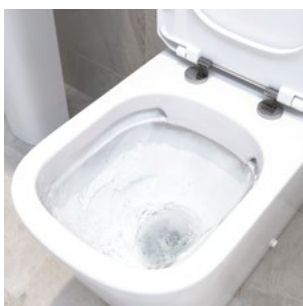

Rimless *the height of cleanliness*

Rimless WCs are easier to clean as they flush by propelling jets of water around the bowl without needing a rim.

They are highly efficient and can easily be incorporated into any bathroom and can be mixed perfectly with other products in the range.