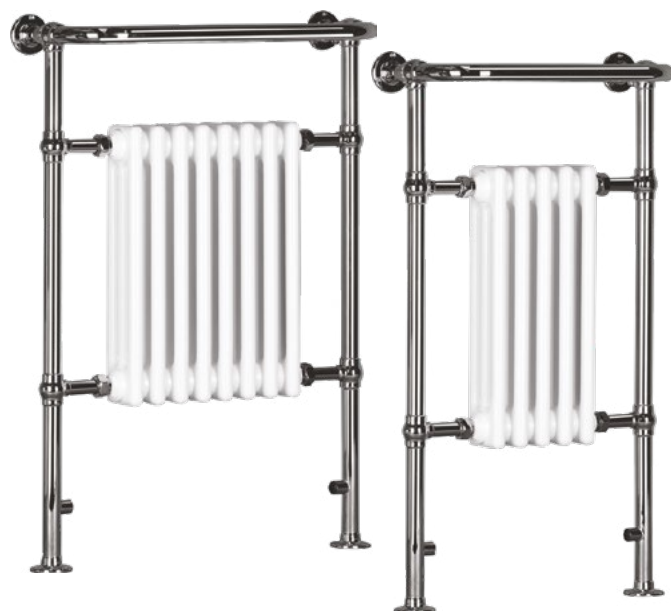

ETERNO²

W538 x H963 x D230mm

DIRA0220 White BTU's: 1246 **£449**

W673 x H963 x D230mm

DIRA0218 White BTU's: 1778 **£491**