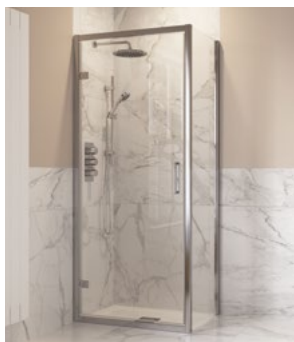

Specifications

Hinge Door

			True wall adjustments (min/max mm)		Door Opening (mm)
			Corner Application	Recess Application	
760mm	DIEH7604	£513	730 - 750	728 - 768	620
800mm	DIEH8004	£515	770 - 790	768 - 808	660
900mm	DIEH9006	£545	870 - 890	868 - 908	760

OPTIONAL SIDE PANEL FOR HINGE DOOR

800mm	DIED8044	£309	770 - 790
900mm	DIED9040	£326	870 - 890