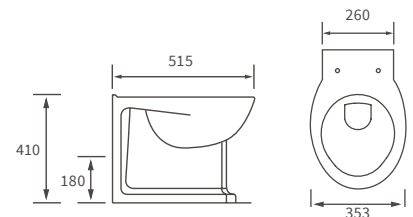

BACK TO WALL PAN

Coupling to soil stack: Straight out and straight down
Distance from soil pipe spigot to wall: 100mm
For use with concealed cistern