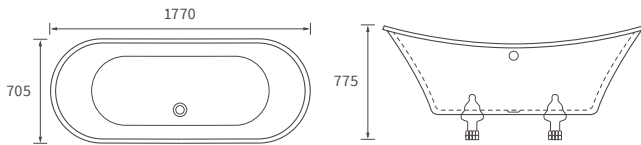

Freestanding baths

FAREHAM FLOORSTANDING BATH

Capacity 195 litres