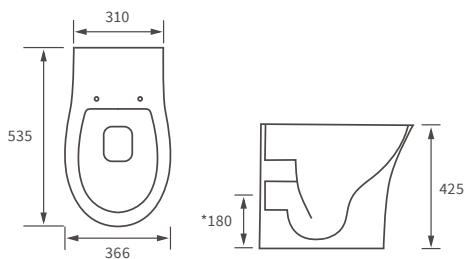

BACK TO WALL PAN

Coupling to soil stack: Straight out and straight down

Distance from soil pipe spigot to wall: 105mm

For use with concealed cistern