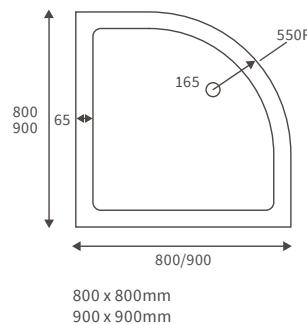

LINEAR TRAYS

Anti-slip ultraslim trays 25mm high

ANTI-SLIP ULTRASLIM SQUARE TRAYS

ANTI-SLIP ULTRASLIM RECTANGULAR TRAYS

ANTI-SLIP ULTRASLIM QUADRANT TRAYS

ANTI-SLIP ULTRASLIM OFFSET QUADRANT TRAYS

Ultraslim trays 25mm high