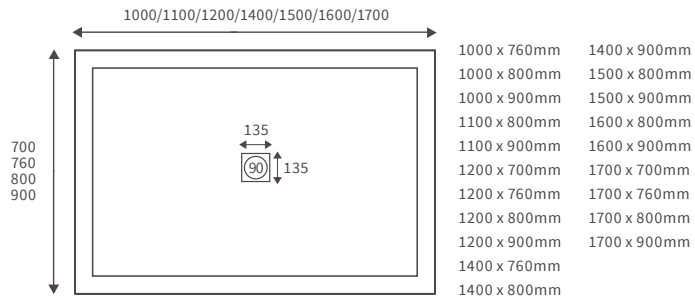

ULTRASLIM RECTANGULAR TRAYS