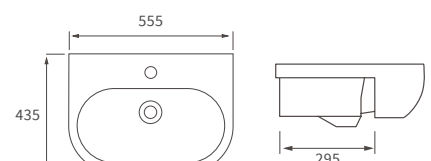

SEMI RECESSED BASIN

555 x 435mm