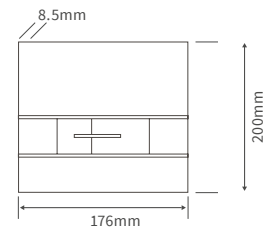

SEGMENT FLUSHPLATE