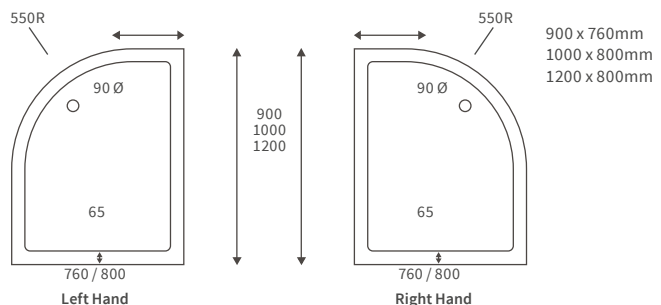

LOW PROFILE OFFSET QUADRANT TRAYS

*Tray waste is in a central position on this size tray