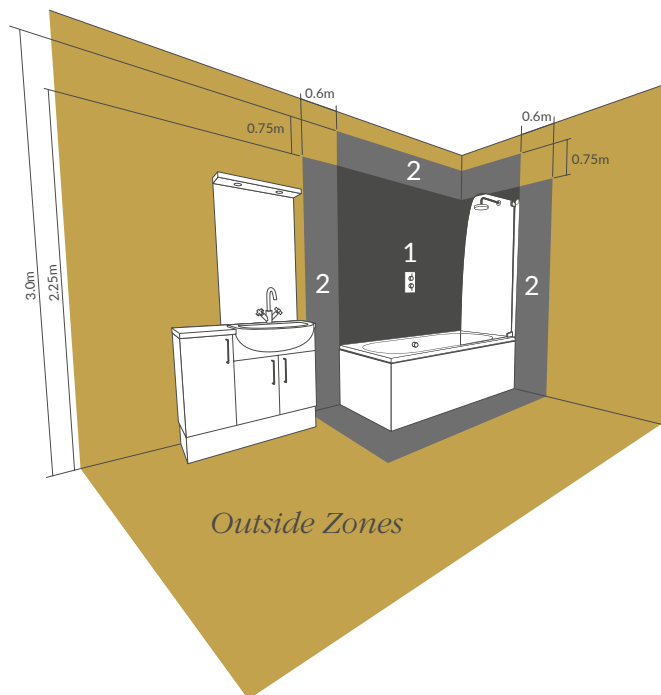

Lighting

Our stunning collection of bathroom lights are all IP44 rated and so suitable for use in zone two.

Zone 1

Electrical fittings in this zone require a separate extra low voltage and a minimum rating of IP65 (splash-proof).

Zone 2

Electrical fittings in this zone require a minimum rating of IP44 (splash-proof).

Outside Zones

Electrical fittings in this zone require no IP rating (unless cleaned by water jets).