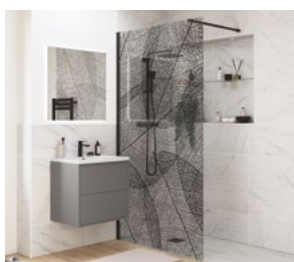

Wetroom Panel Black Leaf

			True wall adjustments (min/max mm)
1200mm	DIEWP1234	£784	1180 - 1200