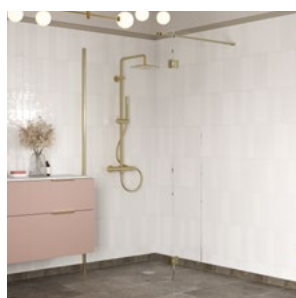

Optional Wetroom 8mm Splash Panel† Brushed Brass*

300mm	DIEWP3006	£185

† Rotates 90° inwards and 90° outwards.

* Designed to control splashing in your bathroom. Clear glass only, not compatible with our fluted glass panels.