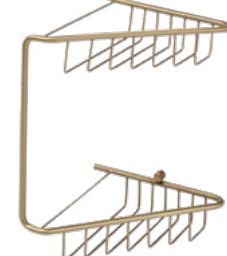

W210 x H280 x D195mm

Brass construction

Chrome	DIAC0140	£133
Matt Black	DIAC0184	£133
Brushed Brass	DIAC0178	£149

MELATO 2 TIER SHOWER CADDY

W250 x H540 x D175mm

DIAC0144 **£220**

Brass construction

ELENA 3 TIER CORNER CADDY