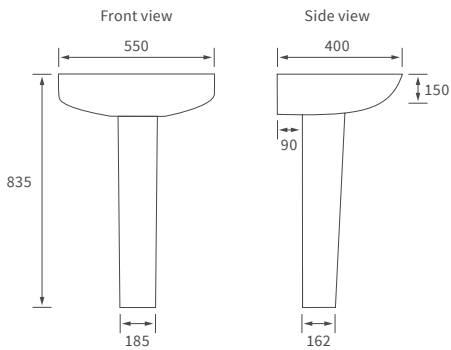

For use with concealed cistern

Not compatible with Lambra or Vista WC units

Tuscany

BASIN WITH FULL PEDESTAL

550 x 400mm

BASIN WITH SEMI PEDESTAL

550 x 400mm

BASIN WITH FULL PEDESTAL