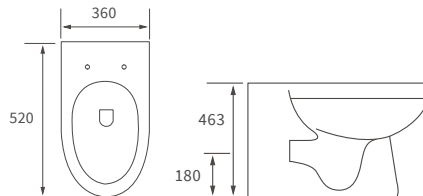

BACK TO WALL RIMLESS PAN COMFORT HEIGHT

Coupling to soil stack:
Straight out, straight down

Distance from soil pipe spigot to wall: 110mm

For use with concealed cistern

Not compatible with Lambra or Vista WC units