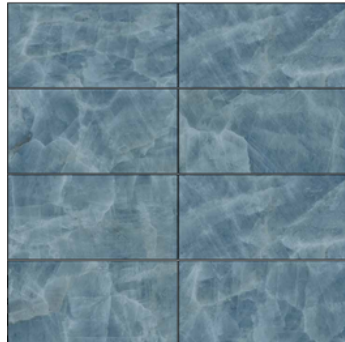

Crystal Azur
30 x 60 cm