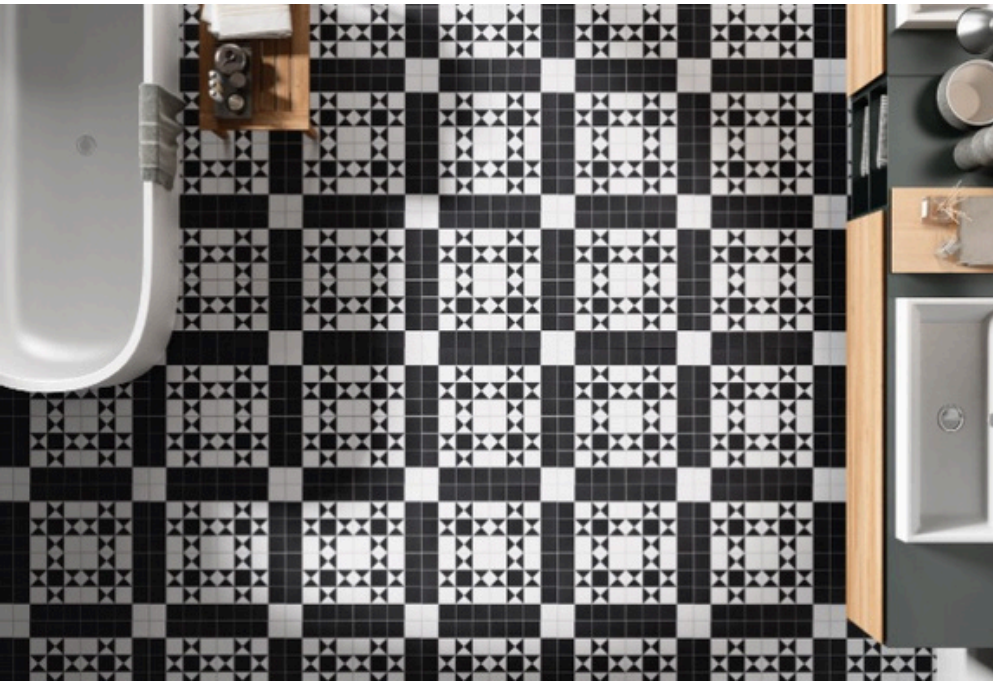

VINTAGE SERIES

Bristol Black 25 x 25cm